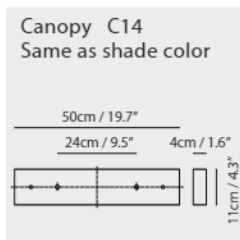

By Li, Hui Lun 李慧倫

matt black + copper ring

matt white + matt brass ring

**Ling Pendant PL6**

**Model**  
SLD-80PF6

**Material**  
frosted glass, steel

**Light Source**  
LED 6 x 6W 3000K CRI90 1270lm

**Driver**  
Built-in dimmable driver  
(Triac dimming)

**Weight**  
7.5kg / 16.5lb

**Color**

-  matt black + copper ring
-  matt white + matt brass