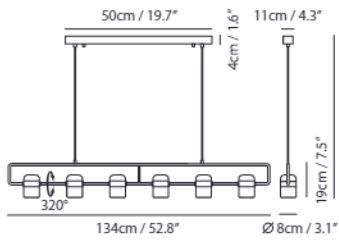

Ling Pendant PL6

Model
SLD-80PF6

Material
frosted glass, steel

Light Source
LED 6 x 6W 3000K CRI90 1270lm

Driver
Built-in dimmable driver
(Triac dimming)

Weight
7.5kg / 16.5lb

Color

- matt black + copper ring
- matt white + matt brass