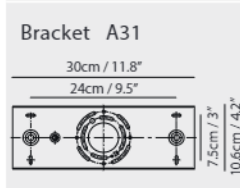

Ling Pendant PL6

Model
SLD-80PF6

Material
frosted glass, steel

Light Source
LED 6 x 6W 3000K CRI90 1270lm

Driver
Built-in dimmable driver
(Triac dimming)

Weight
7.5kg / 16.5lb

Color

- matt black + copper ring
- matt white + matt brass