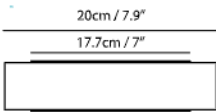

matt black + walnut (wood cap)

matt white + beech (wood cap)

matt black + walnut (wood cap) + round plate

matt white + beech (wood cap) + round plate

Canopy B10
same as shade color

Bracket E2

Mumu Wall

Model
SLD-3981W

Material
aluminum, wood

Light Source
LED 5.7W 3000K CRI90 400lm

Driver
Built-in non-dimmable driver

Weight
0.8kg / 1.8lb

- Color**
-  matt black + walnut (wood cap)
 -  matt white + beech (wood cap)