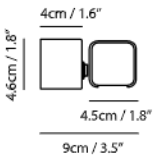

matt black + walnut (wood cap)

matt white + beech (wood cap)

matt black + walnut (wood cap) + round plate

matt white + beech (wood cap) + round plate

Canopy B10
same as shade color

Bracket E2

Mumu Wall

Model
SLD-3981W

Material
aluminum, wood

Light Source
LED 5.7W 3000K CRI90 400lm

Driver
Built-in non-dimmable driver

Weight
0.8kg / 1.8lb

- Color**
-  matt black + walnut (wood cap)
 -  matt white + beech (wood cap)