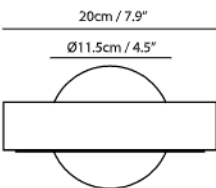

matt black + walnut (wood cap)

matt white + beech (wood cap)

matt black + walnut (wood cap) + round plate

matt white + beech (wood cap) + round plate

Canopy B10
same as shade color

Bracket E2

Mumu Wall

Model
SLD-3981W

Material
aluminum, wood

Light Source
LED 5.7W 3000K CRI90 400lm

Driver
Built-in non-dimmable driver

Weight
0.8kg / 1.8lb

- Color**
-  matt black + walnut (wood cap)
 -  matt white + beech (wood cap)