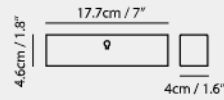

matt black + walnut (wood cap)

matt white + beech (wood cap)

matt black + walnut (wood cap) + round plate

matt white + beech (wood cap) + round plate

Canopy B10
same as shade color

Bracket E2

Mumu Wall

Model
SLD-3981W

Material
aluminum, wood

Light Source
LED 5.7W 3000K CRI90 400lm

Driver
Built-in non-dimmable driver

Weight
0.8kg / 1.8lb

- Color**
-  matt black + walnut (wood cap)
 -  matt white + beech (wood cap)