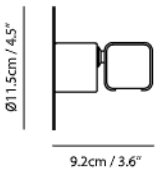

matt black + walnut (wood cap)

matt white + beech (wood cap)

matt black + walnut (wood cap) + round plate

matt white + beech (wood cap) + round plate

Canopy B10
same as shade color

Bracket E2

Mumu Wall

Model
SLD-3981W

Material
aluminum, wood

Light Source
LED 5.7W 3000K CRI90 400lm

Driver
Built-in non-dimmable driver

Weight
0.8kg / 1.8lb

- Color**
-  matt black + walnut (wood cap)
 -  matt white + beech (wood cap)