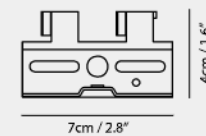

matt black + walnut (wood cap)

matt white + beech (wood cap)

matt black + walnut (wood cap) + round plate

matt white + beech (wood cap) + round plate

Canopy B10
same as shade color

Bracket E2

Mumu Wall

Model
SLD-3981W

Material
aluminum, wood

Light Source
LED 5.7W 3000K CRI90 400lm

Driver
Built-in non-dimmable driver

Weight
0.8kg / 1.8lb

- Color**
-  matt black + walnut (wood cap)
 -  matt white + beech (wood cap)