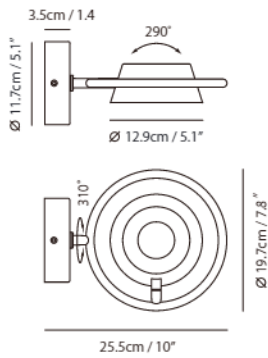

Weight
2.9kg / 6.4lb

Color

- matt black + shiny black shade
- matt black + champagne gold shade

matt black +
champagne gold shade

OLO Φ Table

Model
SLD-130DTE

Material
metal, aluminum, PP

Light Source
LED 6.5W 3000K CRI90 415lm

Feature
Touch dimmer switch

Weight
1.4kg / 3.1lb

Cord
200cm / 78.7"

Color
 matt black + champagne gold shade

matt black + champagne gold shade matt black + shiny black shade

Measurement : centimeter / inches

OLO Ø Wall / Ceiling

Model
SLD-130CW

Material
steel, PP

Light Source
LED 6.5W 3000K CRI 90 415lm

Driver
Built-in dimmable driver (triac dimming)

Weight
0.8kg / 1.8lb

Color
 matt black + champagne gold shade
 matt black + shiny black shade