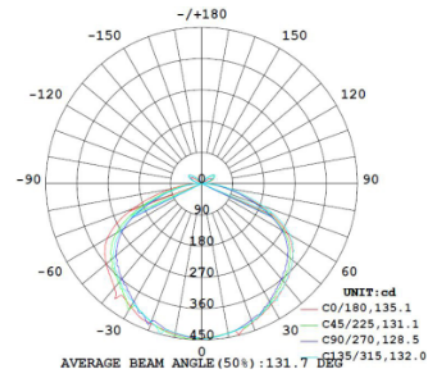

Weight
2.9kg / 6.4lb

Color

- matt black + shiny black shade
- matt black + champagne gold shade

matt black +
champagne gold shade

OLO Φ Table

Model
SLD-130DTE

Material
metal, aluminum, PP

Light Source
LED 6.5W 3000K CRI90 415lm