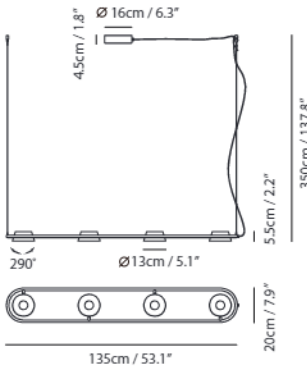

By Li, Hui Lun 李慧倫

shiny black

champagne gold

OLO Ø Pendant PL4

Model
SLD-130PL4

Material
metal, aluminum, PP

Light Source
LED 4 x 6.5W 3000K
CRI90 1650lm

Driver
Built-in dimmable driver
(Triac dimming)

Weight
2.9kg / 6.4lb

Color

- matt black + shiny black shade
- matt black + champagne gold shade

matt black +
champagne gold shade

OLO Φ Table

Model
SLD-130DTE

Material
metal, aluminum, PP

Light Source
LED 6.5W 3000K CRI90 415lm

Feature
Touch dimmer switch

Weight
1.4kg / 3.1lb

Cord
200cm / 78.7"

Color
 matt black + champagne gold shade

matt black + champagne gold shade matt black + shiny black shade

Measurement : centimeter / inches

OLO Ø Wall / Ceiling

Model
SLD-130CW

Material
steel, PP

Light Source
LED 6.5W 3000K CRI 90 415lm

Driver
Built-in dimmable driver (triac dimming)

Weight
0.8kg / 1.8lb

Color
 matt black + champagne gold shade
 matt black + shiny black shade