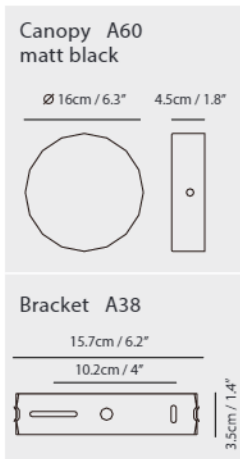

By Li, Hui Lun 李慧倫

shiny black

champagne gold

OLO Ø Pendant PL4

Model
SLD-130PL4

Material
metal, aluminum, PP

Light Source
LED 4 x 6.5W 3000K
CRI90 1650lm

Driver
Built-in dimmable driver
(Triac dimming)

Weight
2.9kg / 6.4lb

Color

- matt black + shiny black shade
- matt black + champagne gold shade

matt black +
champagne gold shade

OLO Φ Table

Model
SLD-130DTE

Material
metal, aluminum, PP

Light Source
LED 6.5W 3000K CRI90 415lm

Feature
Touch dimmer switch

Weight
1.4kg / 3.1lb

Cord
200cm / 78.7"

Color
 matt black + champagne gold shade

matt black + champagne gold shade matt black + shiny black shade

Measurement : centimeter / inches

OLO Ø Wall / Ceiling

Model
SLD-130CW

Material
steel, PP

Light Source
LED 6.5W 3000K CRI 90 415lm

Driver
Built-in dimmable driver (triac dimming)

Weight
0.8kg / 1.8lb

Color
 matt black + champagne gold shade
 matt black + shiny black shade