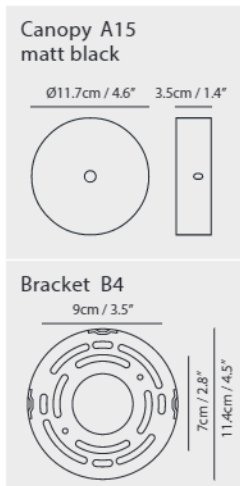

Weight
2.9kg / 6.4lb

Color

- matt black + shiny black shade
- matt black + champagne gold shade

matt black +
champagne gold shade

OLO Φ Table

Model
SLD-130DTE

Material
metal, aluminum, PP

Light Source
LED 6.5W 3000K CRI90 415lm

Feature
Touch dimmer switch

Weight
1.4kg / 3.1lb

Cord
200cm / 78.7"

Color
 matt black + champagne gold shade

matt black + champagne gold shade matt black + shiny black shade

Measurement : centimeter / inches

OLO Ø Wall / Ceiling

Model
SLD-130CW

Material
steel, PP

Light Source
LED 6.5W 3000K CRI 90 415lm

Driver
Built-in dimmable driver (triac dimming)

Weight
0.8kg / 1.8lb

Color
 matt black + champagne gold shade
 matt black + shiny black shade