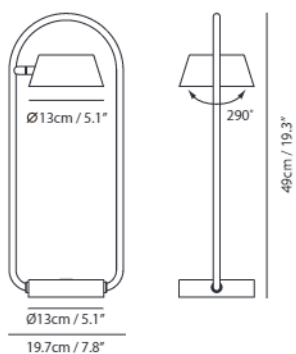

Weight
2.9kg / 6.4lb

Color

- matt black + shiny black shade
- matt black + champagne gold shade

matt black +
champagne gold shade

OLO Φ Table

Model
SLD-130DTE

Material
metal, aluminum, PP

Light Source
LED 6.5W 3000K CRI90 415lm

Feature
Touch dimmer switch

Weight
1.4kg / 3.1lb

Cord
200cm / 78.7"

Color
 matt black + champagne gold shade

matt black + champagne gold shade matt black + shiny black shade

Measurement : centimeter / inches

OLO Ø Wall / Ceiling

Model
SLD-130CW

Material
steel, PP

Light Source
LED 6.5W 3000K CRI 90 415lm

Driver
Built-in dimmable driver (triac dimming)

Weight
0.8kg / 1.8lb

Color
 matt black + champagne gold shade
 matt black + shiny black shade