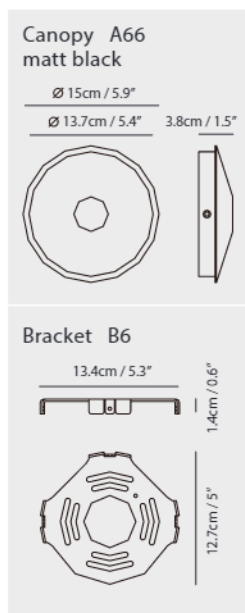

**Feature**  
DJ dimmer switch

**Weight**  
2.0kg / 4.4lb

**Cord**  
200cm / 78.7"

- Color**
- matt opal glass + matt black
  - matt opal glass + champagne gold

matt opal glass + matt black

matt opal glass + champagne gold

**Pensee LED Wall**

**Model**  
SG-7992WJ

**Material**  
mouth-blown glass, steel

**Light Source**  
G9 1 x 5W LED 2700K, CRI90

**Feature**  
DJ on/off switch

**Weight**  
1.1kg / 2.4lb

**Color**

-  matt opal glass + matt black
-  matt opal glass + champagne gold