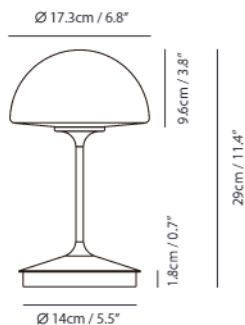

The Pensee is a refined and contemporary take on a timeless silhouette. With a classic profile and compact design, the new PENSÉE offers the best luminaire experience to date. Available both as a table lamp or wall lamp, the PENSÉE emits a calming glow of light through the handmade opal glass. Both versions feature an exclusive "DJ dimmer" base design.

By Chen, Chao Cheng 陳昭成

matt opal glass + matt black

matt opal glass + champagne gold

**Pensee LED Table**

**Model**  
SLD-7992DJ

**Material**  
mouth-blown glass, steel

**Light Source**  
LED 6W 2700K CRI90 85lm

**Feature**  
DJ dimmer switch

**Weight**  
2.0kg / 4.4lb

**Cord**  
200cm / 78.7"

- Color**
- matt opal glass + matt black
  - matt opal glass + champagne gold

matt opal glass + matt black

matt opal glass + champagne gold

**Pensee LED Wall**

**Model**  
SG-7992WJ

**Material**  
mouth-blown glass, steel

**Light Source**  
G9 1 x 5W LED 2700K, CRI90

**Feature**  
DJ on/off switch

**Weight**  
1.1kg / 2.4lb

**Color**

-  matt opal glass + matt black
-  matt opal glass + champagne gold