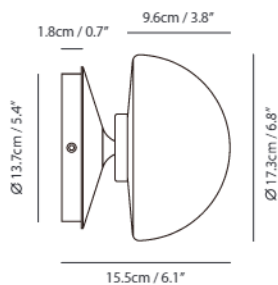

**Feature**  
DJ dimmer switch

**Weight**  
2.0kg / 4.4lb

**Cord**  
200cm / 78.7"

- Color**
- matt opal glass + matt black
  - matt opal glass + champagne gold

matt opal glass + matt black

matt opal glass + champagne gold

**Pensee LED Wall**

**Model**  
SG-7992WJ

**Material**  
mouth-blown glass, steel

**Light Source**  
G9 1 x 5W LED 2700K, CRI90

**Feature**  
DJ on/off switch

**Weight**  
1.1kg / 2.4lb

**Color**

-  matt opal glass + matt black
-  matt opal glass + champagne gold