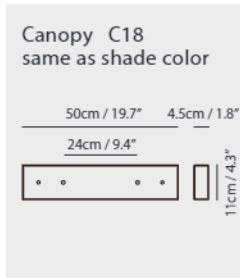

\*Four stages of color temperature: 2700K / 3000K (default setting) / 3400K / 4000K

By Chen, Chao Cheng 陳昭成

matt black + champagne gold

matt white + champagne gold

Measurement : centimeter / inches

**Square Pendant**

**Model**  
SLD-3982PEC

**Material**  
metal, aluminum, PC

**Light Source**  
LED 40W 3000K-3400K-4000K-2700K  
CRI 98 2300lm

**Feature**  
optical sensor dimmer  
(Color Temperature/Luminance)

**Weight**  
5.0kg / 11lb

**Cord**  
200cm / 78.7"

**Color**  
 matt black + champagne gold  
 matt white + champagne gold