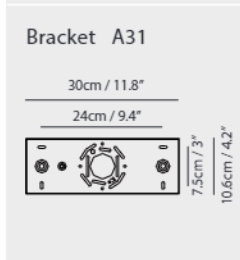

Square Pendant

Model
SLD-3982PEC

Material
metal, aluminum, PC

Light Source
LED 40W 3000K-3400K-4000K-2700K
CRI 98 2300lm

Feature
optical sensor dimmer
(Color Temperature/Luminance)

Weight
5.0kg / 11lb

Cord
200cm / 78.7"

Color
matt black + champagne gold
matt white + champagne gold