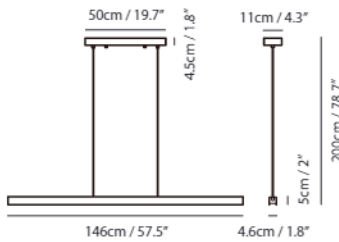

Square Pendant

Model
SLD-3982PEC

Material
metal, aluminum, PC

Light Source
LED 40W 3000K-3400K-4000K-2700K
CRI 98 2300lm

Feature
optical sensor dimmer
(Color Temperature/Luminance)

Weight
5.0kg / 11lb

Cord
200cm / 78.7"

Color
matt black + champagne gold
matt white + champagne gold