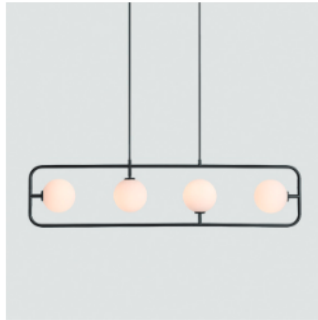

matt black

Canopy C16
matt black

Bracket A31

Sircle Pendant PH4

Model
SG-140PH4

Material
mouth-blown glass, steel

Light Source
G9 4 x 5W LED 2700K CRI90

Weight
5.0kg / 11lb

1. **Color**
2. matt opal + champagne gold
   - matt opal + matt black
   - matt opal + copper