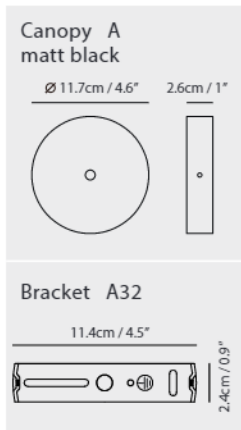

By Li, Hui Lun 李慧倫

champagne gold

matt black

Sircle Pendant S

Model
SG-100PV

Material
mouth-blown glass, steel

Light Source
G9 1 x 3W LED 2700K CRI90

Weight
0.8kg / 1.8lb

Material
mouth-blown glass, steel

Light Source
G9 4 x 5W LED 2700K CRI90

Weight
5.0kg / 11lb

- Color**
- matt opal + champagne gold
 - matt opal + matt black
 - matt opal + copper

champagne gold

matt black

Sircle Wall

Model
SG-100WV

Material
mouth-blown glass, steel

Light Source
G9 1 x 3W LED 2700K CRI90

Weight
1.1kg / 2.4lb

Color

-  matt opal + champagne gold
-  matt opal + matt black

* Fixture can be installed horizontally, or vertically, in both directions, offering a high degree of flexibility.