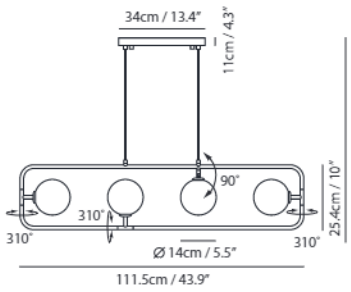

Canopy C16
matt black

Bracket A31

Sircle Pendant PH4

Model
SG-140PH4

Material
mouth-blown glass, steel

Light Source
G9 4 x 5W LED 2700K CRI90

Weight
5.0kg / 11lb

1. **Color**
2. matt opal + champagne gold
   - matt opal + matt black
   - matt opal + copper