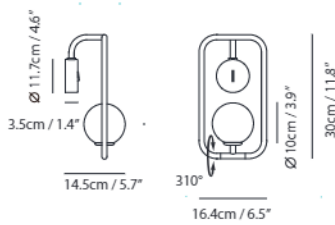

Material
mouth-blown glass, steel

Light Source
G9 4 x 5W LED 2700K CRI90

Weight
5.0kg / 11lb

- Color**
- matt opal + champagne gold
 - matt opal + matt black
 - matt opal + copper

champagne gold

matt black

Sircle Wall

Model
SG-100WV

Material
mouth-blown glass, steel

Light Source
G9 1 x 3W LED 2700K CRI90

Weight
1.1kg / 2.4lb

Color

-  matt opal + champagne gold
-  matt opal + matt black

* Fixture can be installed horizontally, or vertically, in both directions, offering a high degree of flexibility.