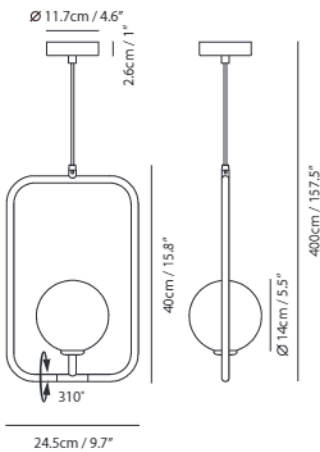

By Li, Hui Lun 李慧倫

champagne gold

matt black

Sircle Pendant S

Model
SG-100PV

Material
mouth-blown glass, steel

Light Source
G9 1 x 3W LED 2700K CRI90

Weight
0.8kg / 1.8lb

Color

 ● matt opal + champagne gold
 ● matt opal + matt black

Sircle Pendant L

Model
SG-140PV

Material
mouth-blown glass, steel

Light Source
G9 1 x 5W LED 2700K CRI90

Weight
1.6kg / 3.5lb

Color

Material
mouth-blown glass, steel

Light Source
G9 4 x 5W LED 2700K CRI90

Weight
5.0kg / 11lb

- Color**
- matt opal + champagne gold
 - matt opal + matt black
 - matt opal + copper

champagne gold

matt black

Sircle Wall

Model
SG-100WV

Material
mouth-blown glass, steel

Light Source
G9 1 x 3W LED 2700K CRI90

Weight
1.1kg / 2.4lb

Color

-  matt opal + champagne gold
-  matt opal + matt black

* Fixture can be installed horizontally, or vertically, in both directions, offering a high degree of flexibility.