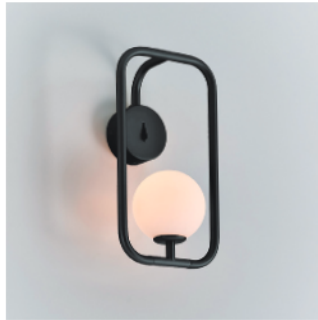

SIRCLE, a symbolization merged Square and Circle, inspired by the East aesthetic philosophy, the circular light ball just like a soft tender mind leans on the rigid prudent frame, chemically shaped a harmonious feature with its flexible body inside-out. Meanwhile, the fantastic performance of light through the opal mouth-blown glass, spreading the beauty of moonlight all over the space.

Color

 ● matt opal + champagne gold
 ● matt opal + matt black

Sircle Pendant L

Model
SG-140PV

Material
mouth-blown glass, steel

Light Source
G9 1 x 5W LED 2700K CRI90

Weight
1.6kg / 3.5lb

Color

Material
mouth-blown glass, steel

Light Source
G9 4 x 5W LED 2700K CRI90

Weight
5.0kg / 11lb

- Color**
- matt opal + champagne gold
 - matt opal + matt black
 - matt opal + copper

champagne gold

matt black

Sircle Wall

Model
SG-100WV

Material
mouth-blown glass, steel

Light Source
G9 1 x 3W LED 2700K CRI90

Weight
1.1kg / 2.4lb

Color

-  matt opal + champagne gold
-  matt opal + matt black

* Fixture can be installed horizontally, or vertically, in both directions, offering a high degree of flexibility.