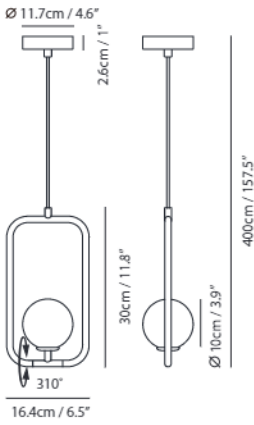

By Li, Hui Lun 李慧倫

champagne gold

matt black

Sircle Pendant S

Model
SG-100PV

Material
mouth-blown glass, steel

Light Source
G9 1 x 3W LED 2700K CRI90

Weight
0.8kg / 1.8lb

Color

 ● matt opal + champagne gold
 ● matt opal + matt black

Sircle Pendant L

Model
SG-140PV

Material
mouth-blown glass, steel

Light Source
G9 1 x 5W LED 2700K CRI90

Weight
1.6kg / 3.5lb

Color

Material
mouth-blown glass, steel

Light Source
G9 4 x 5W LED 2700K CRI90

Weight
5.0kg / 11lb

- Color**
- matt opal + champagne gold
 - matt opal + matt black
 - matt opal + copper

champagne gold

matt black

Sircle Wall

Model
SG-100WV

Material
mouth-blown glass, steel

Light Source
G9 1 x 3W LED 2700K CRI90

Weight
1.1kg / 2.4lb

Color

-  matt opal + champagne gold
-  matt opal + matt black

* Fixture can be installed horizontally, or vertically, in both directions, offering a high degree of flexibility.