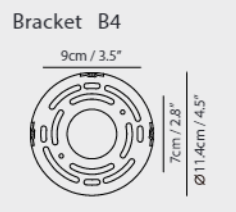

Material
mouth-blown glass, steel

Light Source
G9 4 x 5W LED 2700K CRI90

Weight
5.0kg / 11lb

- Color**
- matt opal + champagne gold
 - matt opal + matt black
 - matt opal + copper

champagne gold

matt black

Sircle Wall

Model
SG-100WV

Material
mouth-blown glass, steel

Light Source
G9 1 x 3W LED 2700K CRI90

Weight
1.1kg / 2.4lb

Color

-  matt opal + champagne gold
-  matt opal + matt black

* Fixture can be installed horizontally, or vertically, in both directions, offering a high degree of flexibility.