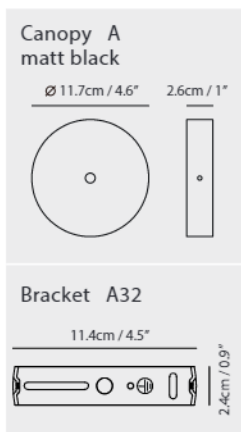

Sircle Pendant L

Model
SG-140PV

Material
mouth-blown glass, steel

Light Source
G9 1 x 5W LED 2700K CRI90

Weight
1.6kg / 3.5lb

Color

● matt opal + champagne gold
● matt opal + matt black