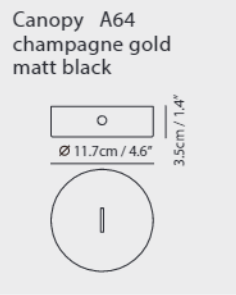

Material
mouth-blown glass, steel

Light Source
G9 4 x 5W LED 2700K CRI90

Weight
5.0kg / 11lb

- Color**
- matt opal + champagne gold
 - matt opal + matt black
 - matt opal + copper

champagne gold

matt black

Sircle Wall

Model
SG-100WV

Material
mouth-blown glass, steel

Light Source
G9 1 x 3W LED 2700K CRI90

Weight
1.1kg / 2.4lb

Color

-  matt opal + champagne gold
-  matt opal + matt black

* Fixture can be installed horizontally, or vertically, in both directions, offering a high degree of flexibility.