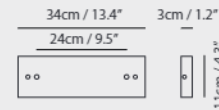

Canopy C16
matt black