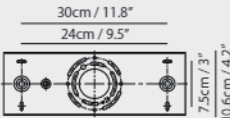

Bracket A31

Sircle Pendant PH4

Model
SG-140PH4

Material
mouth-blown glass, steel

Light Source
G9 4 x 5W LED 2700K CRI90

Weight
5.0kg / 11lb

1. **Color**
2. matt opal + champagne gold
   - matt opal + matt black
   - matt opal + copper