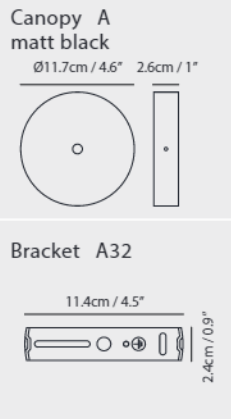

champagne gold

copper

matt black

**Sircle Pendant PV3**

**Model**  
SG-140PV3

**Material**  
mouth-blown glass, steel

**Light Source**  
G9 3 x 5W LED 2700K CRI90

**Weight**  
2.3kg / 5.1lb