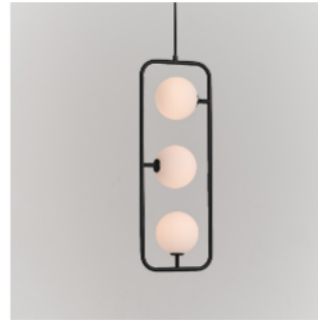

champagne gold

copper

matt black

**Sircle Pendant PV3**

**Model**  
SG-140PV3

**Material**  
mouth-blown glass, steel

**Light Source**  
G9 3 x 5W LED 2700K CRI90

**Weight**  
2.3kg / 5.1lb

- Color**
-  matt opal + champagne gold
  -  matt opal + copper
  -  matt opal + matt black