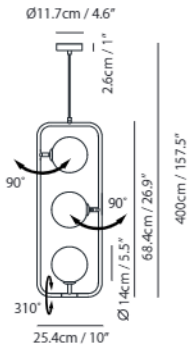

champagne gold

copper

matt black

**Sircle Pendant PV3**

**Model**  
SG-140PV3

**Material**  
mouth-blown glass, steel

**Light Source**  
G9 3 x 5W LED 2700K CRI90

**Weight**  
2.3kg / 5.1lb