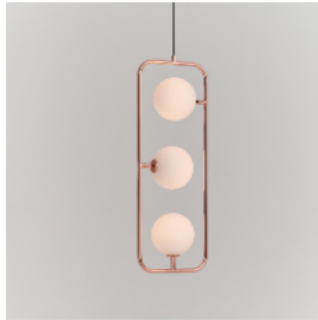

champagne gold

copper

matt black

**Sircle Pendant PV3**

**Model**  
SG-140PV3

**Material**  
mouth-blown glass, steel

**Light Source**  
G9 3 x 5W LED 2700K CRI90

**Weight**  
2.3kg / 5.1lb

- Color**
-  matt opal + champagne gold
  -  matt opal + copper
  -  matt opal + matt black