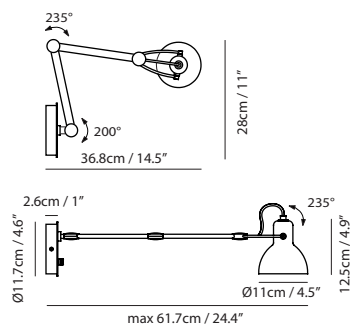

Material
steel

Light Source
E12 1 x Max 30W

Feature
On / off rotary switch

Weight
0.5kg / 1.1lb

- Color**
- matt black
 - matt white
 - copper
 - chrome
 - matt brass

LAITO MINI

SEEDDESIGN

www.SeedDesignUSA.com

Photo Credit : White Interior Design

matt black shade + copper arm

Laito Mini Wall L

Model
SQ-793MWA

Material
steel

Light Source
E12 1 x Max 25W

Feature
On / off rotary switch

Weight
1.4kg / 3.1lb