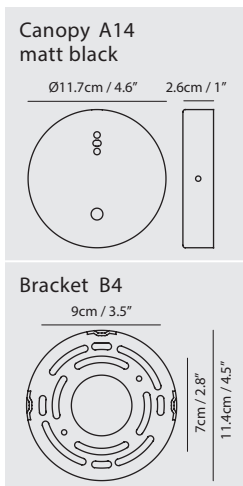

Material
steel

Light Source
E12 1 x Max 30W

Feature
On / off rotary switch

Weight
0.5kg / 1.1lb

- Color**
- matt black
 - matt white
 - copper
 - chrome
 - matt brass

LAITO MINI

SEEDDESIGN

www.SeedDesignUSA.com

Photo Credit : White Interior Design

matt black shade + copper arm

Laito Mini Wall L

Model
SQ-793MWA

Material
steel

Light Source
E12 1 x Max 25W

Feature
On / off rotary switch

Weight
1.4kg / 3.1lb