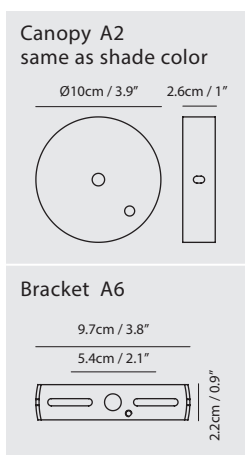

Laito Mini Wall

Model
SQ-793MWR

Material
steel

Light Source
E12 1 x Max 30W

Feature
On / off rotary switch

Weight
0.5kg / 1.1lb

1. **Color**
2. matt black
   - matt white
   - copper
   - chrome
   - matt brass