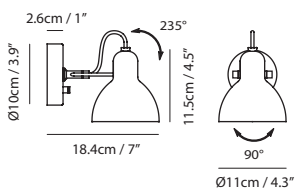

Laito Mini Wall

Model
SQ-793MWR

Material
steel

Light Source
E12 1 x Max 30W

Feature
On / off rotary switch

Weight
0.5kg / 1.1lb

1. **Color**
2. matt black
   - matt white
   - copper
   - chrome
   - matt brass