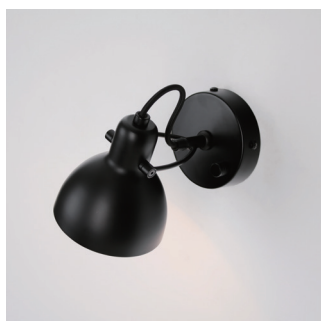

The smallest LAITO in the series, the mini wall lamp has inherited the classic streamlined look and flexible functionality of its larger counterparts.

It offers two types to choose. The mini WL version is with an adjustable arm and shade the wall mounted lamp can be perfectly positioned for your task at hand. As with the rest of the LAITO series aesthetic is never compromised by function.

By Chen, Chao Cheng 陳昭成

matt black

matt white

copper

matt brass

chrome

Laito Mini Wall

Model
SQ-793MWR

Material
steel

Light Source
E12 1 x Max 30W

Feature
On / off rotary switch

Weight
0.5kg / 1.1lb

- Color**
- matt black
 - matt white
 - copper
 - chrome
 - matt brass

LAITO MINI

SEEDDESIGN

www.SeedDesignUSA.com

Color
● matt black shade + copper arm