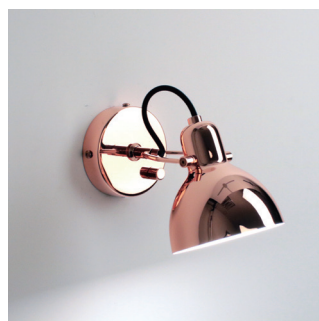

The smallest LAITO in the series, the mini wall lamp has inherited the classic streamlined look and flexible functionality of its larger counterparts.

It offers two types to choose. The mini WL version is with an adjustable arm and shade the wall mounted lamp can be perfectly positioned for your task at hand. As with the rest of the LAITO series aesthetic is never compromised by function.

By Chen, Chao Cheng 陳昭成

matt black

matt white

copper

matt brass

chrome

Laito Mini Wall

Model
SQ-793MWR

Material
steel

Light Source
E12 1 x Max 30W

Feature
On / off rotary switch

Weight
0.5kg / 1.1lb

- Color**
- matt black
 - matt white
 - copper
 - chrome
 - matt brass

LAITO MINI

SEEDDESIGN

www.SeedDesignUSA.com

Color
● matt black shade + copper arm