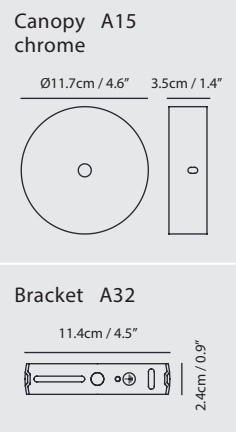

CASTLE ROCK

SEEDDESIGN

www.SeedDesignUSA.com

The Castle ROCK's faceted concrete shade is a geometric representation of what is found in nature. The matt concrete exterior is contrasted by a metallic interior which reflects and amplifies the down-cast light providing a soft illumination.

By Chen, Chao Cheng 陳昭成

concrete gray

Castle Pendant Rock

Model
SQ-2321CP

Material
concrete, aluminum

Light Source
E26 1 x Max 60W

Weight
4.2kg / 9.2lb

Color
● concrete gray