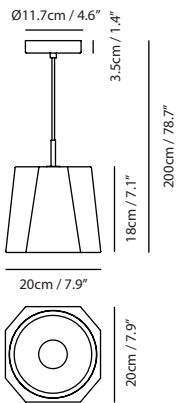

CASTLE ROCK

SEEDDESIGN

www.SeedDesignUSA.com

The Castle ROCK's faceted concrete shade is a geometric representation of what is found in nature. The matt concrete exterior is contrasted by a metallic interior which reflects and amplifies the down-cast light providing a soft illumination.

By Chen, Chao Cheng 陳昭成

concrete gray

Castle Pendant Rock

Model
SQ-2321CP

Material
concrete, aluminum

Light Source
E26 1 x Max 60W

Weight
4.2kg / 9.2lb

Color
● concrete gray