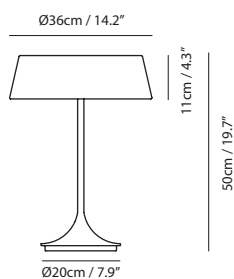

By Chen, Chao Cheng 陳昭成

matt black

China Table

Model
SQ-6350MDJ-1

Material
steel

Light Source
E26 2 x Max 60W

Feature
DJ on/off switch

Weight
3.7kg / 8.1lb

Cord
200cm / 78.7"

Color
● matt black

China Floor

Model
SQ-6350MF-1

Material
steel

Light Source
E26 2 x Max 60W

Feature
In-line on/off switch

Weight
8.8kg / 19.4lb

Cord
250cm / 98.4"

Color
● matt black