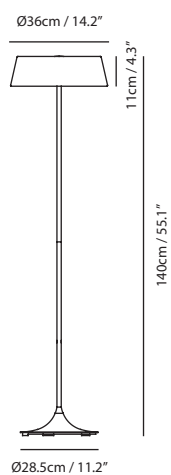

By Chen, Chao Cheng 陳昭成

matt black

China Table

Model
SQ-6350MDJ-1

Material
steel

Light Source
E26 2 x Max 60W

Feature
DJ on/off switch

Weight
3.7kg / 8.1lb

Cord
200cm / 78.7"

Color
● matt black

China Floor

Model
SQ-6350MF-1

Material
steel

Light Source
E26 2 x Max 60W

Feature
In-line on/off switch

Weight
8.8kg / 19.4lb

Cord
250cm / 98.4"

Color
● matt black