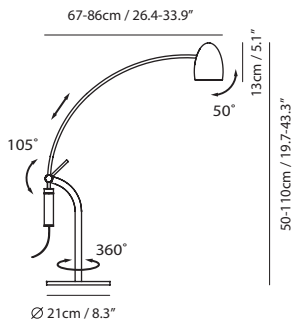

By Chen, Chao Cheng 陳昭成
Li, Hui Lun 李慧倫

copper shade + matt black body

Hercules Table

Model
SLD-79DTE

Material
steel

Light Source
LED 8.6W 3000K CRI90 730lm

Feature
Touch dimmer switch

Weight
4.8kg / 10.6lb

Cord
220cm / 86.6"

Color
 copper shade + matt black body

copper shade + matt black body

Hercules Floor

Model
SLD-791FTE

Material
steel

Light Source
LED 12W 3000K CRI90 1020lm

Feature
Touch dimmer switch

Weight
9.1 kg / 20lb

Cord
270cm / 106.3"

Color
● copper shade + matt black body