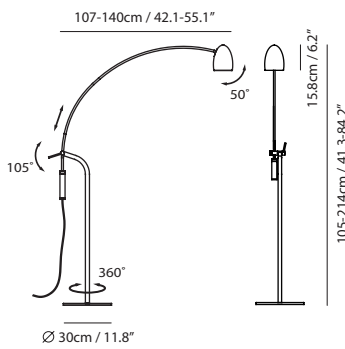

By Chen, Chao Cheng 陳昭成
Li, Hui Lun 李慧倫

copper shade + matt black body

Hercules Table

Model
SLD-79DTE

Material
steel

Light Source
LED 8.6W 3000K CRI90 730lm

Feature
Touch dimmer switch

Weight
4.8kg / 10.6lb

Cord
220cm / 86.6"

Color
 copper shade + matt black body

copper shade + matt black body

Hercules Floor

Model
SLD-791FTE

Material
steel

Light Source
LED 12W 3000K CRI90 1020lm

Feature
Touch dimmer switch

Weight
9.1 kg / 20lb

Cord
270cm / 106.3"

Color
● copper shade + matt black body