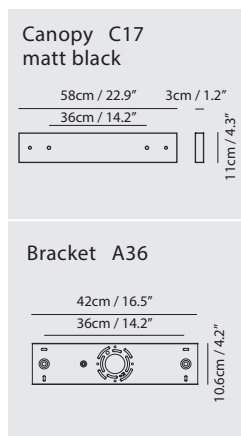

By Chen, Chao Cheng 陳昭成

copper + matt black

Lalu+ Pendant PL4

Model
SQ-250MCTR4

Material
steel, glass diffuser

Light Source
E26 4 x Max 60W

Feature
Rotatable cross bar

Weight
4.8kg / 10.6lb