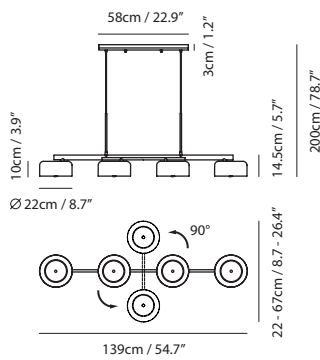

By Chen, Chao Cheng 陳昭成

copper + matt black

Lalu+ Pendant PL4

Model
SQ-250MCTR4

Material
steel, glass diffuser

Light Source
E26 4 x Max 60W

Feature
Rotatable cross bar

Weight
4.8kg / 10.6lb