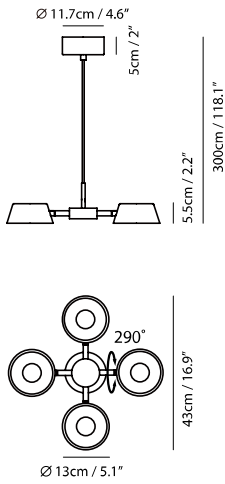

OLO Pendant PC4

Model
SLD-130PC4

Material
metal, aluminum, PP

Light Source
LED 4 x 6.5W 3000K CRI90 1400lm

Driver
Built-in dimmable driver
(Triac dimming)

Weight
2.2kg / 4.9lb

Color
● matt black + copper shade