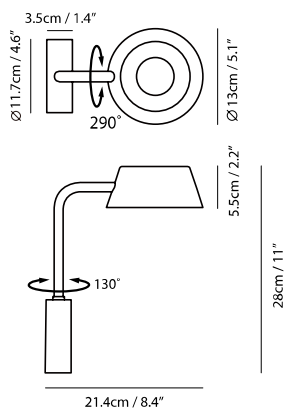

By Li, Hui Lun 李慧倫

matt black

champagne gold

copper

oatmeal

Measurement : centimeter / inches

**OLO Wall**

**Model**  
SLD-130WRTE

**Material**  
metal, aluminum, PP

**Light Source**  
LED 6.5W 3000K CRI90 415lm

**Feature**  
Touch dimmer switch

**Weight**  
0.6kg / 1.3lb

**Color**

- matt black
- matt black + champagne gold shade
- matt black + copper shade
- oatmeal

**OLO Wall WU**

**Model**  
SLD-130WUTE

**Material**  
metal, aluminum, PP

**Light Source**  
LED 6.5W 3000K CRI90 415lm

**Feature**  
Touch dimmer switch

**Weight**  
0.8kg / 1.7lb

**Color**

- matt black
- matt black + champagne gold shade
- matt black + copper shade
- matt black + oatmeal shade

By Li, Hui Lun 李慧倫

matt black

champagne gold

Measurement : centimeter / inches

**OLO Table**

**Model**  
SLD-130DLTE

**Material**  
steel, PP

**Light Source**  
LED x 6.5W 3000K CRI>90 415lm