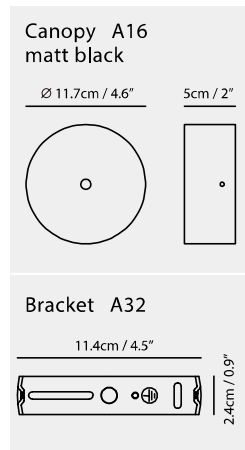

OLO Pendant PC4

Model
SLD-130PC4

Material
metal, aluminum, PP

Light Source
LED 4 x 6.5W 3000K CRI90 1400lm

Driver
Built-in dimmable driver
(Triac dimming)

Weight
2.2kg / 4.9lb

Color
● matt black + copper shade