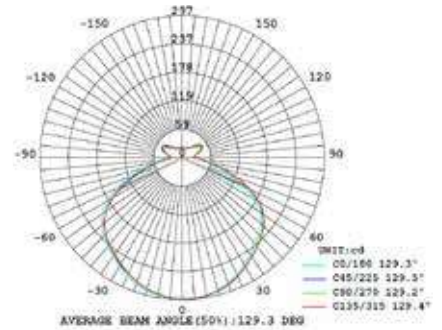

**Weight**  
2.2kg / 4.9lb

**Color**  
● matt black + copper shade

**OLO Pendant PC8**

**Model**  
SLD-130PC8

**Material**  
metal, aluminum, PP

**Light Source**  
LED 8 x 6.5W 3000K CRI90 2530lm

**Driver**  
Built-in dimmable driver  
(Triac dimming)