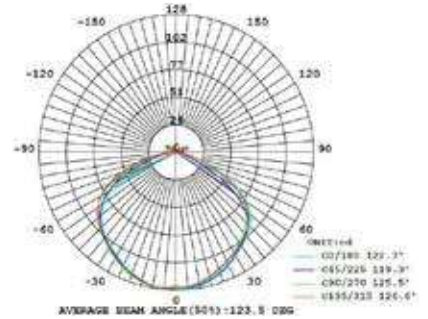

OLO Wall WU

Model
SLD-130WUTE

Material
metal, aluminum, PP

Light Source
LED 6.5W 3000K CRI90 415lm

Feature
Touch dimmer switch

Weight
0.8kg / 1.7lb

Color

- matt black
- matt black + champagne gold shade
- matt black + copper shade
- matt black + oatmeal shade