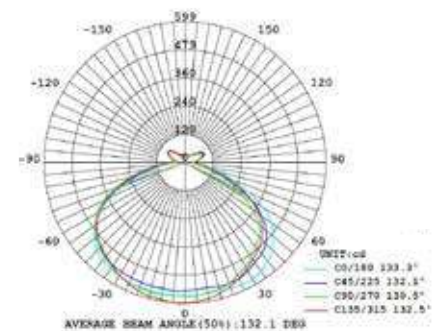

OLO Pendant PC4

Model
SLD-130PC4

Material
metal, aluminum, PP

Light Source
LED 4 x 6.5W 3000K CRI90 1400lm

Driver
Built-in dimmable driver
(Triac dimming)

Weight
2.2kg / 4.9lb

Color
● matt black + copper shade

OLO Pendant PC8

Model
SLD-130PC8

Material
metal, aluminum, PP

Light Source
LED 8 x 6.5W 3000K CRI90 2530lm

Driver
Built-in dimmable driver
(Triac dimming)

Weight
4.6kg / 10.1lb

Color
● matt black + shiny black shade