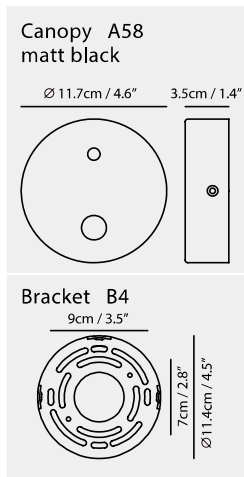

By Li, Hui Lun 李慧倫

matt black

champagne gold

copper

oatmeal

Measurement : centimeter / inches

**OLO Wall**

**Model**  
SLD-130WRTE

**Material**  
metal, aluminum, PP

**Light Source**  
LED 6.5W 3000K CRI90 415lm

**Feature**  
Touch dimmer switch

**Weight**  
0.6kg / 1.3lb

**Color**

- matt black
- matt black + champagne gold shade
- matt black + copper shade
- oatmeal