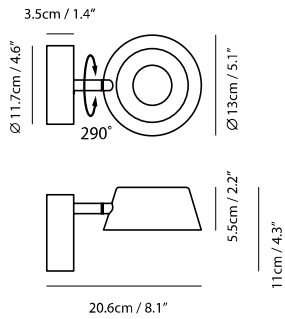

By Li, Hui Lun 李慧倫

matt black

champagne gold

copper

oatmeal

Measurement : centimeter / inches

**OLO Wall**

**Model**  
SLD-130WRTE

By Li, Hui Lun 李慧倫

matt black

champagne gold

Measurement : centimeter / inches

**OLO Table**

**Model**  
SLD-130DLTE

**Material**  
steel, PP

**Light Source**  
LED x 6.5W 3000K CRI>90 415lm