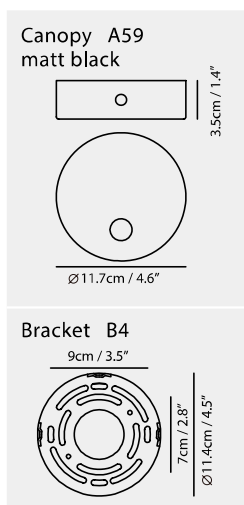

By Li, Hui Lun 李慧倫

matt black

champagne gold

copper

oatmeal

Measurement : centimeter / inches

**OLO Wall**

**Model**  
SLD-130WRTE

**Material**  
metal, aluminum, PP

**Light Source**  
LED 6.5W 3000K CRI90 415lm

**Feature**  
Touch dimmer switch

**Weight**  
0.6kg / 1.3lb

**Color**

- matt black
- matt black + champagne gold shade
- matt black + copper shade
- oatmeal

By Li, Hui Lun 李慧倫

matt black

champagne gold

Measurement : centimeter / inches

**OLO Table**

**Model**  
SLD-130DLTE

**Material**  
steel, PP

**Light Source**  
LED x 6.5W 3000K CRI>90 415lm