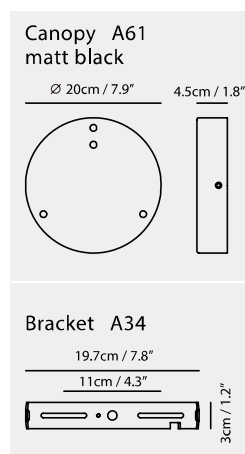

**Weight**  
2.2kg / 4.9lb

**Color**  
● matt black + copper shade

**OLO Pendant PC8**

**Model**  
SLD-130PC8

**Material**  
metal, aluminum, PP

**Light Source**  
LED 8 x 6.5W 3000K CRI90 2530lm

**Driver**  
Built-in dimmable driver  
(Triac dimming)

By Li, Hui Lun 李慧倫

matt black

champagne gold

Measurement : centimeter / inches

**OLO Table**

**Model**  
SLD-130DLTE

**Material**  
steel, PP

**Light Source**  
LED x 6.5W 3000K CRI>90 415lm