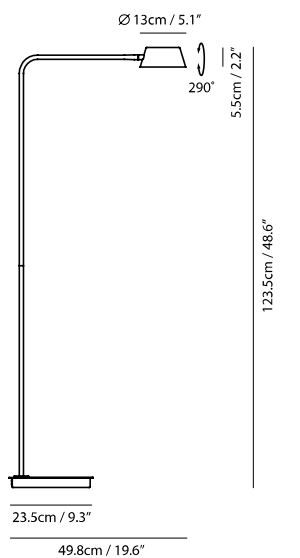

**OLO Wall WU**

**Model**  
SLD-130WUTE

**Material**  
metal, aluminum, PP

**Light Source**  
LED 6.5W 3000K CRI90 415lm

**Feature**  
Touch dimmer switch

**Weight**  
0.8kg / 1.7lb

**Color**

- matt black
- matt black + champagne gold shade
- matt black + copper shade
- matt black + oatmeal shade

By Li, Hui Lun 李慧倫

matt black

champagne gold

Measurement : centimeter / inches

**OLO Table**

**Model**  
SLD-130DLTE

**Material**  
steel, PP

**Light Source**  
LED x 6.5W 3000K CRI>90 415lm

**Feature**  
Touch dimmer switch

**Weight**  
1.9kg / 4.2lb

**Cord**  
200cm / 78.7"

**Color**  
● matt black  
● matt black + champagne gold shade

**OLO Table**

**Model**  
SLD-130DLTE

**Material**  
steel, PP

**Light Source**  
LED x 6.5W 3000K CRI>90 415lm

**Feature**  
Touch dimmer switch

**Weight**  
2.8kg / 6.2lb

**Cord**  
200cm / 78.7"

**Color**  
● matt black  
● matt black + champagne gold shade