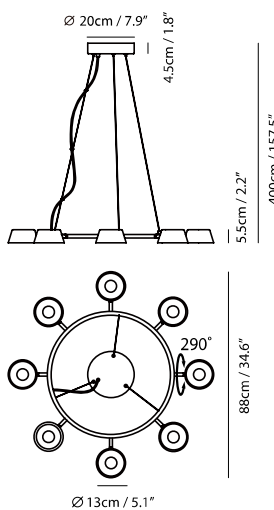

**Weight**  
2.2kg / 4.9lb

**Color**  
● matt black + copper shade

**OLO Pendant PC8**

**Model**  
SLD-130PC8

**Material**  
metal, aluminum, PP

**Light Source**  
LED 8 x 6.5W 3000K CRI90 2530lm

**Driver**  
Built-in dimmable driver  
(Triac dimming)

By Li, Hui Lun 李慧倫

matt black

champagne gold

copper

oatmeal

Measurement : centimeter / inches

**OLO Wall**

**Model**  
SLD-130WRTE

By Li, Hui Lun 李慧倫

matt black

champagne gold

Measurement : centimeter / inches

**OLO Table**

**Model**  
SLD-130DLTE

**Material**  
steel, PP

**Light Source**  
LED x 6.5W 3000K CRI>90 415lm