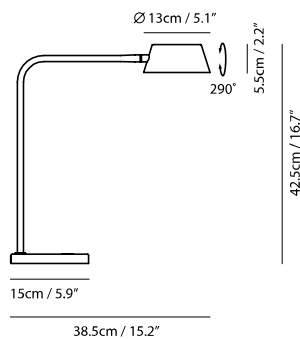

By Li, Hui Lun 李慧倫

matt black

champagne gold

Measurement : centimeter / inches

**OLO Table**

**Model**  
SLD-130DLTE

**Material**  
steel, PP

**Light Source**  
LED x 6.5W 3000K CRI>90 415lm

**Feature**  
Touch dimmer switch

**Weight**  
1.9kg / 4.2lb

**Cord**  
200cm / 78.7"

**Color**  
● matt black  
● matt black + champagne gold shade

**OLO Table**

**Model**  
SLD-130DLTE

**Material**  
steel, PP