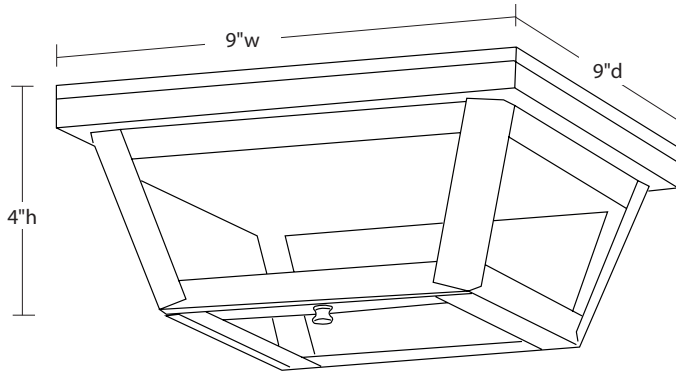

NORTHEAST™ — LANTERN —

4104

Flush Mount

Dimensions

Width: 9"

Depth: 9"

Height: 4"

Mounting Area: 9" x 9"