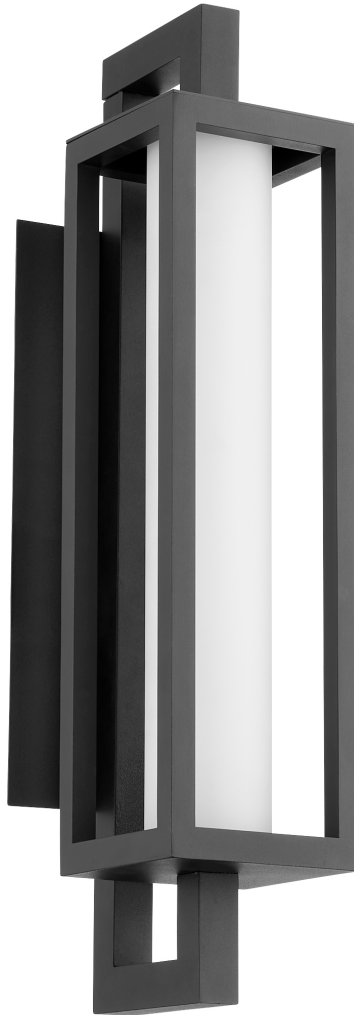

quorum

Parlor Series

753-22-69

1 Lt Wall Mount

Dimensions

- H 22" x W 5.25" x EXT 8"
- Back Plate: H 12.25" x W 4.5"
- Weight: 6.6lb

Finish & Materials

- Textured Black
- Aluminum Material

Lamping/Electrical

- Wet Listed
- 1 Light
- 18 Watt LED Module
- LED is 3000k, 90CRI LED
- LED Lamp Included

201 Railhead Road, Fort Worth, TX 76106 - Tel. (817) 626-5483 - www.QuorumInternational.com

Please be advised that all information shown here is subject to verification by Quorum. In the event of a discrepancy, we reserve the right to make any corrections necessary.