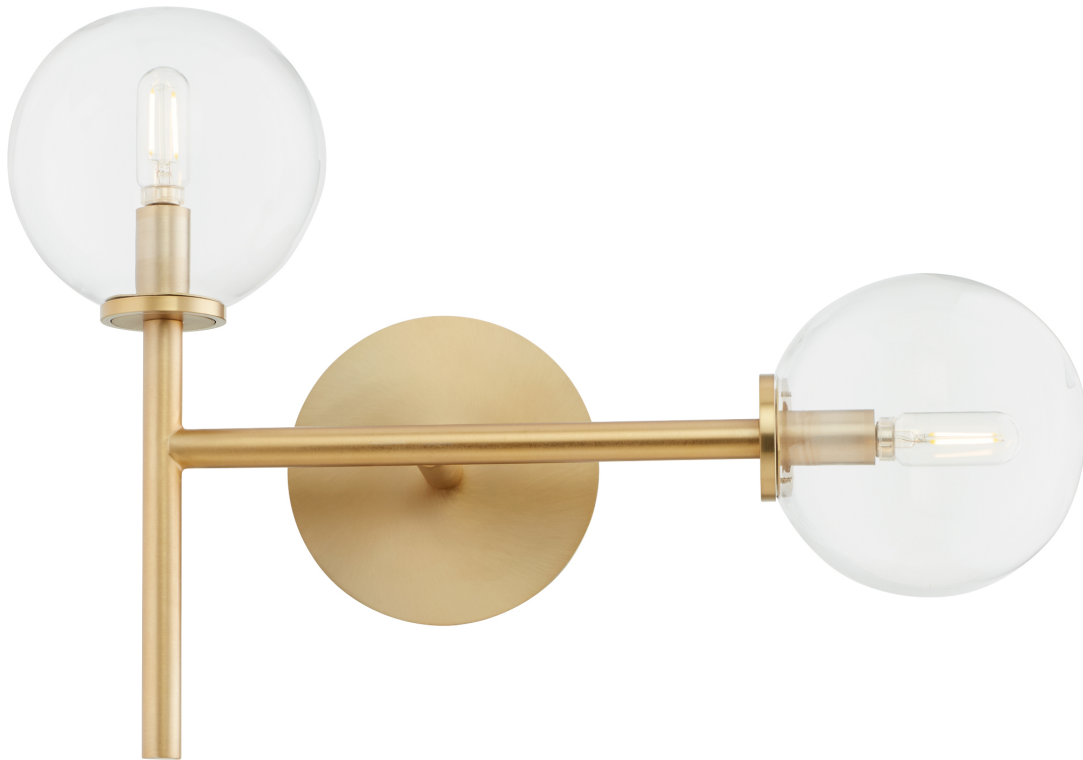

## Rovi Series

**5132-2-80**

2 Lt Wall Mount

### Dimensions

- H 14" x W 19.75" x EXT 7"
- Diffuser: H 6" x W 6"
- Weight: 3.8lb
- Back Plate: H 5.875" x W 5.875" x Depth 0.75"

### Finish & Materials

- Aged Brass
- Steel & Glass Material