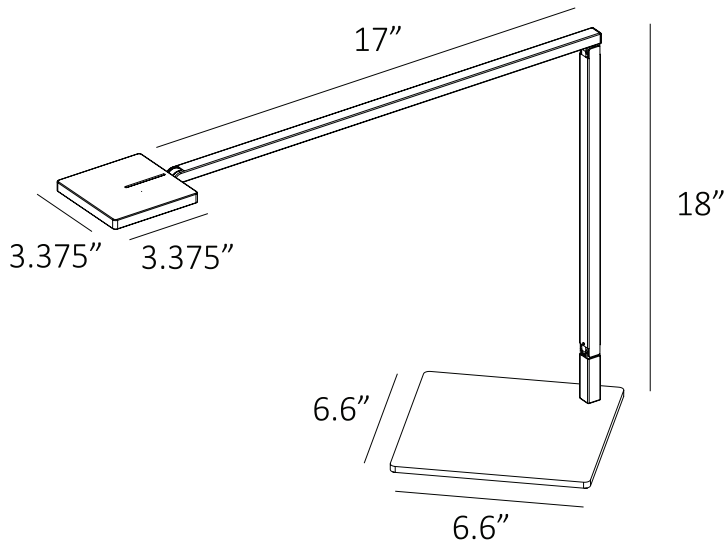

Desk

Contemporary Spotlight

Focaccia desk lamp

Designers
Kenneth Ng, Edmund Ng

Best of NeoCon GOLD 2022

The Focaccia Desk Lamp provides a sleek and modern solution for any workspace, home office, and more. The lamp is designed with a slim and flexible body that can be bent at the joints, and swiveled at the base. The Desk model features two arms for a long reach and extension for your tasks. The diffused square spotlight head is able to adjust light color from 2700 K (warm) to 5000 K (white), and brightness level with a touch strip on the top. Additionally, the Desk model includes an occupancy sensor, and a USB-C charging port for charging devices. This contemporary lamp is both functional and stylish.

Technical Information

	Focaccia Desk
Occupancy Sensor:	Built-in
USB-C port:	Built-in
Color Temperature:	2,700K - 5000K
Lumens:	460
Energy Consumption:	7 W
Standard Finishes:	Matte Black, Silver, Matte Fire Red
L-90 Rated Lifespan:	60,000 hours
Color Rendering Index:	90+
Brightness Adjustability:	Continuous dimming (touchstrip)
Material:	Aluminum, plastic
Safety Rating:	C-UL-US Certified
Warranty:	5 years
Voltage:	100-240V

Focaccia Desk

Dimensions

**Power Base comes in silver finish, custom finish available.

Photometrics: Light source placed 15" away from work surface

LEED Information

Integrative Process

To support high-performance, cost-effective project outcomes through an early analysis of the interrelationships among systems.