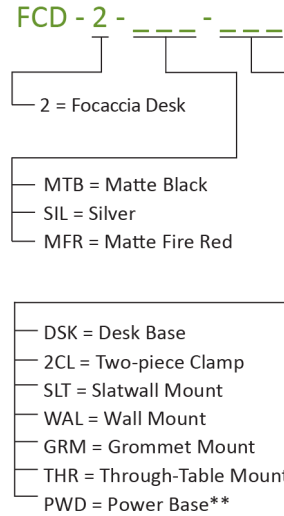

Desk

Contemporary Spotlight

Focaccia desk lamp

Designers
Kenneth Ng, Edmund Ng

Best of NeoCon GOLD 2022

The Focaccia Desk Lamp provides a sleek and modern solution for any workspace, home office, and more. The lamp is designed with a slim and flexible body that can be bent at the joints, and swiveled at the base. The Desk model features two arms for a long reach and extension for your tasks. The diffused square spotlight head is able to adjust light color from 2700 K (warm) to 5000 K (white), and brightness level with a touch strip on the top. Additionally, the Desk model includes an occupancy sensor, and a USB-C charging port for charging devices. This contemporary lamp is both functional and stylish.

Technical Information

	Focaccia Desk
Occupancy Sensor:	Built-in
USB-C port:	Built-in
Color Temperature:	2,700K - 5000K
Lumens:	460
Energy Consumption:	7 W
Standard Finishes:	Matte Black, Silver, Matte Fire Red
L-90 Rated Lifespan:	60,000 hours
Color Rendering Index:	90+
Brightness Adjustability:	Continuous dimming (touchstrip)
Material:	Aluminum, plastic
Safety Rating:	C-UL-US Certified
Warranty:	5 years
Voltage:	100-240V

Focaccia Desk

Dimensions

**Power Base comes in silver finish, custom finish available.

Photometrics: Light source placed 15" away from work surface

LEED Information

Integrative Process

To support high-performance, cost-effective project outcomes through an early analysis of the interrelationships among systems.