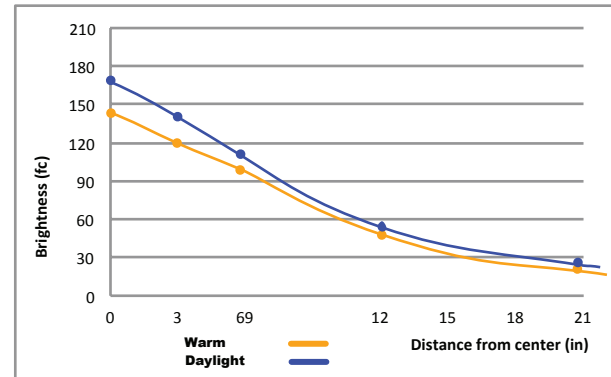

Technical Information

	Focaccia Desk
Occupancy Sensor:	Built-in
USB-C port:	Built-in
Color Temperature:	2,700K - 5000K
Lumens:	460
Energy Consumption:	7 W
Standard Finishes:	Matte Black, Silver, Matte Fire Red
L-90 Rated Lifespan:	60,000 hours
Color Rendering Index:	90+
Brightness Adjustability:	Continuous dimming (touchstrip)
Material:	Aluminum, plastic
Safety Rating:	C-UL-US Certified
Warranty:	5 years
Voltage:	100-240V

Focaccia Desk

Dimensions

**Power Base comes in silver finish, custom finish available.

Photometrics: Light source placed 15" away from work surface

LEED Information

Integrative Process

To support high-performance, cost-effective project outcomes through an early analysis of the interrelationships among systems.