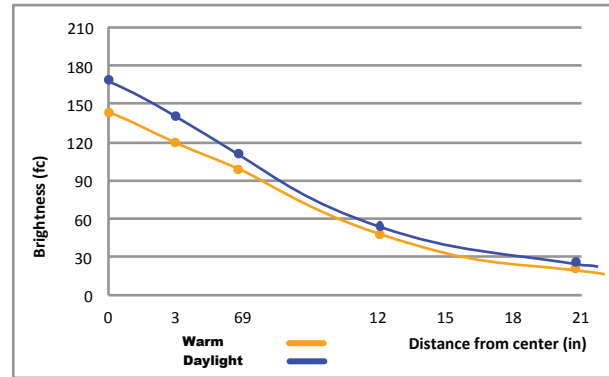

# Technical Information

|                           |  |
|---------------------------|--|
|                           | <b>Focaccia Floor</b>                  |
| Occupancy Sensor:         | Built-in                               |
| USB-C port:               | Built-in                               |
| Color Temperature:        | 2,700K - 5000K                         |
| Lumens:                   | 460                                    |
| Energy Consumption:       | 7 W                                    |
| Standard Finishes:        | Matte Black, Silver,<br>Matte Fire Red |
| L-90 Rated Lifespan:      | 60,000 hours                           |
| Color Rendering Index:    | 90+                                    |
| Brightness Adjustability: | Continuous dimming (touchstrip)        |
| Material:                 | Aluminum, plastic                      |
| Safety Rating:            | C-UL-US Certified                      |
| Warranty:                 | 5 years                                |
| Voltage:                  | 100-240V                               |

# Dimensions

Photometrics: Light source placed 15" away from work surface