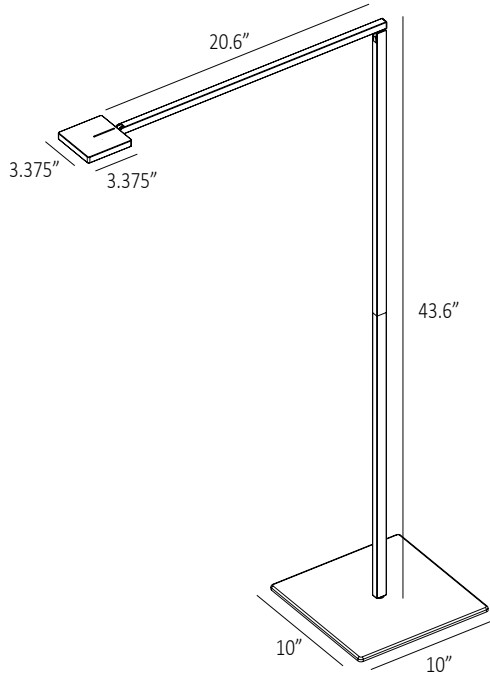

# Focaccia floor lamp

Designers  
Kenneth Ng, Edmund Ng

Best of NeoCon GOLD 2022

The Focaccia Floor Lamp is a long, slim and flexible spotlight that can be bent at the joints, and swiveled at the base, making it a great choice for your contemporary area. The diffused square spotlight head is able to adjust light color from 2700 K (warm) to 5000 K (white), and brightness level with a touch strip on the top. Additionally, the Floor model includes an occupancy sensor, and a USB-C charging port for charging devices.

# Dimensions

Photometrics: Light source placed 15" away from work surface