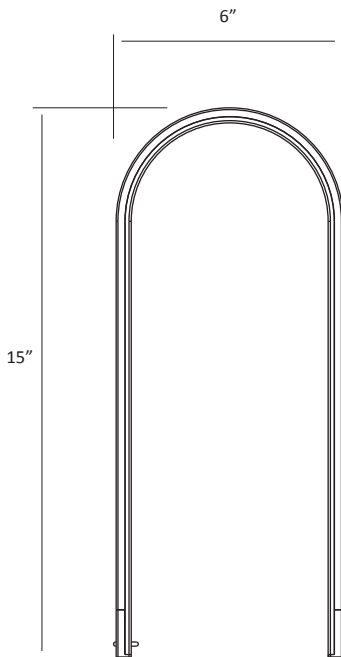

Lumens:	Mr n 250	Mr n tall 600
Energy Consumption:	5 W	13.5 W
USB port:	N/A	Built-in
Standard Finishes:	Metallic Black, Silver	Silver
Rated Lifespan:	50,000 hours	
Color Temperature:	2,700 K	
Color Rendering Index (CRI) :	90	
Brightness Adjustability:	Continuous dimming (press & hold Konzept logo)	
Material:	Aluminum, plastic	
Safety Rating:	C-UL-US Certified	
Warranty:	5 years	
Voltage:	100-240V	

NL1 - S -  - DSK
 — MBK = Metallic Black
 — SIL = Silver

NL2 - S - SIL - DSK

Mr n

Top view

Mr n Tall

Side view

LEED Information

Integrative Process