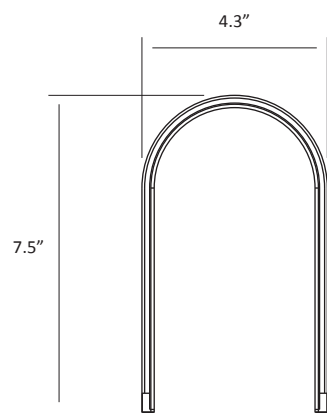

Lumens:	Mr n 250	Mr n tall 600
Energy Consumption:	5 W	13.5 W
USB port:	N/A	Built-in
Standard Finishes:	Metallic Black, Silver	Silver
Rated Lifespan:	50,000 hours	
Color Temperature:	2,700 K	
Color Rendering Index (CRI) :	90	
Brightness Adjustability:	Continuous dimming (press & hold Konzept logo)	
Material:	Aluminum, plastic	
Safety Rating:	C-UL-US Certified	
Warranty:	5 years	
Voltage:	100-240V	

NL1 - S - - DSK
— MBK = Metallic Black
— SIL = Silver

NL2 - S - SIL - DSK

Mr n

Top view