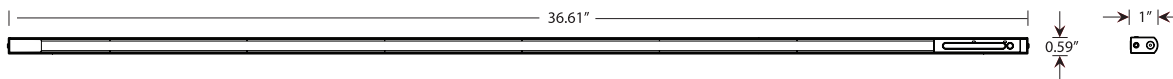

UCX-19	UCX-27	UCX-37
Maximum Chained Units:	4	3	2
Lumens:	760	1140	1672
Footcandles:	130	171	246
Lux:	1399	1841	2648
Energy Consumption (per luminaire):	8.64 W	13 W	18.7 W
System Power:	10.5 W	15.5 W	22.5 W
Rated Lifespan	50,000 hours		
Color Temperature:	Variable from 2,700K to 5,000 K		
Color Rendering Index (CRI) :	90		
Brightness Adjustability:	Continuous dimming		
Material:	Aluminum, plastic		
Safety Rating:	C-UL-US Certified		
Warranty:	5 years		
Voltage:	100-240V		
Standard Finish:	Silver		

UCX- -SIL -

- 19 = 19.45" length
- 27 = 26.81" length
- 37 = 36.61" length

- 1PK = (1) luminaire + standard adaptor
- 2PK = (2) luminaires, 30" daisy chain cord + standard adaptor
- 3PK = (3) luminaires, (2) 30" daisy chain cord + large adaptor
- 4PK = (4) luminaires, (3) 30" daisy chain cord + large adaptor

Optional Accessories

LEED Information

Integrative Process

To support high-performance, cost-effective project outcomes through an early analysis of the interrelationships among systems.

Koncept's LED desktop and task lighting provides finer control over lighting levels in occupied spaces. With personal lighting in place, elimination or downsizing of building lighting systems is possible.

Interior Lighting

To promote occupants' productivity, comfort and well-being by providing high-quality lighting.

Koncept's portable task lighting products provide more than three lighting levels that occupants can easily adjust to suit their needs. Furthermore, all Koncept lighting products use high quality LED light sources with CRI over 80 and L70 rated lifespan over 50,000 hours. Desktop and task personal lighting also provide the opportunity to reduce overhead lighting.

Photometrics: Light source placed 18" away from work surface. Graph represents 5,000 K light.