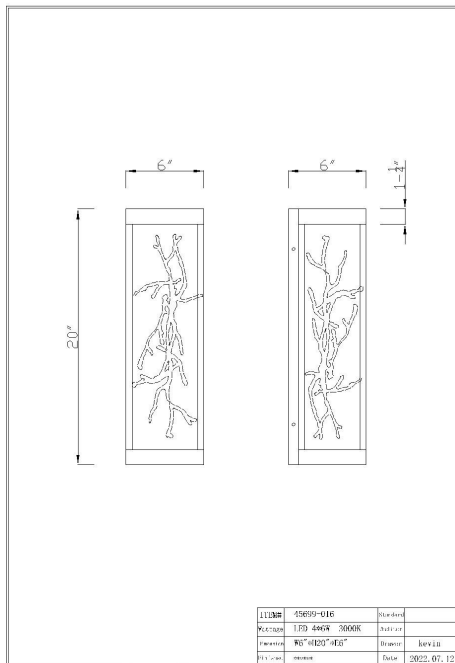

### PRODUCT DETAILS

No.	:	45699-016
Product Color	:	Black
Product Material	:	Iron
Shade / Accent Colour	:	Gold
Shade / Accent Material	:	Iron
Width	:	6"
Height	:	20"
Overall Height	:	20"
Ext	:	6"
Weight	:	12.3lbs
Shade Length	:	16"
Shade Width	:	6"
Shade Height	:	4"

### LIGHT SOURCE DETAILS

Light Source Type	:	INTEGRATED LED
Input Voltage	:	120V
Bulb Voltage	:	120V
Socket Type	:	LED
Total Wattage	:	24W
Delivered Lumens	:	450lm
Kelvin	:	3000K
CRI	:	90+
Dimmable	:	Yes

### TECHNICAL DETAILS

Light Direction	:	Up and Down
Canopy / Backplate Length	:	20"
Canopy / Backplate Height	:	1"
Canopy / Backplate Width	:	6"
Driver	:	No
IP Rating	:	IP66
Location	:	Wet