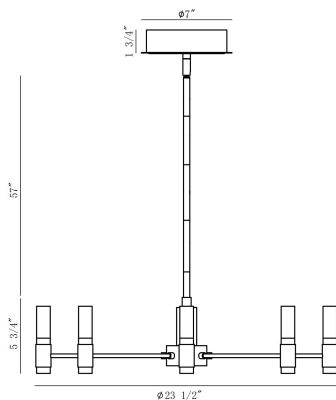

ALBANY, ALBANY

PRODUCT DETAILS

No.	:	46352-019
Product Color	:	Black & Brass
Product Material	:	Iron
Shade / Accent Colour	:	Frosted white
Shade / Accent Material	:	Alu + acrylic
Diameter	:	23.5"
Height	:	66"
Overall Height	:	66"
Weight	:	12lbs

LIGHT SOURCE DETAILS

Number of Bulbs	:	8
Light Source	:	LED
Light Source Type	:	LED
Input Voltage	:	120V
Bulb Voltage	:	24V
Socket Type	:	LED
Wattage	:	30.8W
Delivered Lumens	:	890lm
Kelvin	:	3000K
CRI	:	90
Bulb Included	:	Yes
Dimmable	:	Yes

OPTIONS AVAILABLE

ITEM NO.	FINISH	SHADE
46352-019	Black & Brass	Frosted white

TECHNICAL DETAILS

Light Direction	:	Up and Down
Hanging Support Type	:	ROD
Hanging Support Length	:	57"
Rods Included	:	Yes
Canopy / Backplate Length	:	7"
Canopy / Backplate Height	:	1.75"
Canopy / Backplate Width	:	6.25"
Location	:	Dry