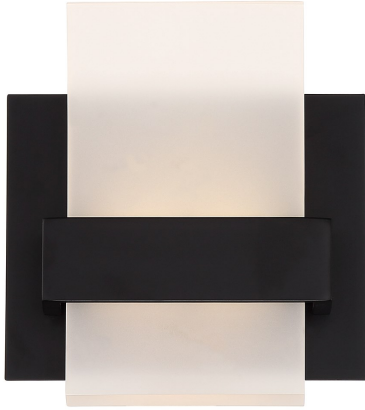

CAMBRIDGE, CAMBRIDGE, 1LT LED SCONCE

PRODUCT DETAILS

No.	:	35654-022
Product Color	:	Black
Product Material	:	Iron
Shade / Accent Colour	:	Frosted white
Shade / Accent Material	:	Plastic
Width	:	3.25"
Height	:	7"
Ext	:	3.25"
Weight	:	2.5lbs

LIGHT SOURCE DETAILS

Light Source Type	:	INTEGRATED LED
Input Voltage	:	120V
Bulb Voltage	:	120V
Total Wattage	:	7.5W
Delivered Lumens	:	490lm
Kelvin	:	3000K
CRI	:	90+
Dimmable	:	Yes

OPTIONS AVAILABLE

ITEM NO.	FINISH	SHADE
35654-022	Black	Frosted white

TECHNICAL DETAILS

Canopy / Backplate Length	:	5.5"
Canopy / Backplate Height	:	4.5"
Canopy / Backplate Width	:	1.25"
Mounting	:	Up or Down
Location	:	Damp
Approval	:	

PROJECT INFORMATION

 Job Name: Date: Category: