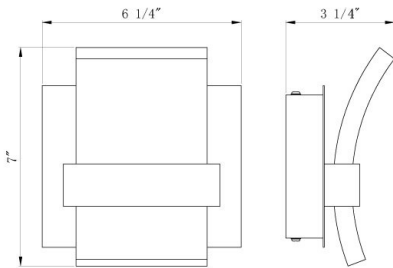

CAMBRIDGE, CAMBRIDGE, 1LT LED SCONCE

PRODUCT DETAILS

No.	:	35654-022
Product Color	:	Black
Product Material	:	Iron
Shade / Accent Colour	:	Frosted white
Shade / Accent Material	:	Plastic
Width	:	3.25"
Height	:	7"
Ext	:	3.25"
Weight	:	2.5lbs

TECHNICAL DETAILS

Canopy / Backplate Length	:	5.5"
Canopy / Backplate Height	:	4.5"
Canopy / Backplate Width	:	1.25"
Mounting	:	Up or Down
Location	:	Damp
Approval	:	

PROJECT INFORMATION

 Job Name: Date: Category: