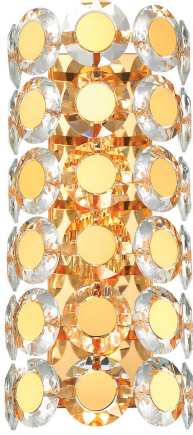

PERRENE, PERRENE, WALL SCONCE

PRODUCT DETAILS

No.	:	44283-023
Product Color	:	Gold
Product Material	:	Iron
Shade / Accent Colour	:	NA
Shade / Accent Material	:	Crystal
Width	:	8.5"
Height	:	19"
Ext	:	6.5"
Weight	:	13.9lbs

OPTIONS AVAILABLE

ITEM NO.	FINISH	SHADE
44283-018	CHROME	
44283-023	Gold	NA

TECHNICAL DETAILS

Canopy / Backplate Length	:	17"
Canopy / Backplate Height	:	1"
Canopy / Backplate Width	:	4.75"
Location	:	Dry