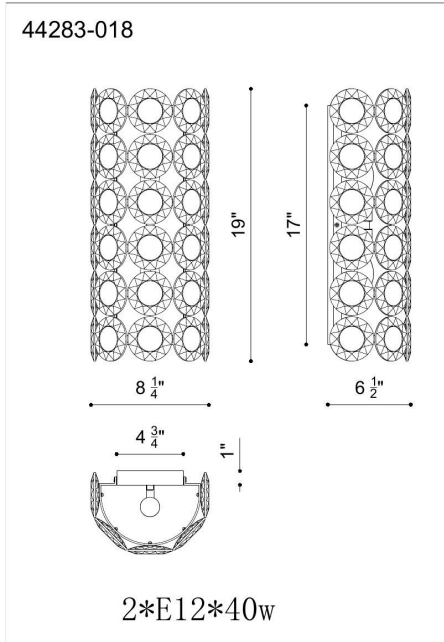

PERRENE, PERRENE, WALL SCONCE

PRODUCT DETAILS

No.	:	44283-023
Product Color	:	Gold
Product Material	:	Iron
Shade / Accent Colour	:	NA
Shade / Accent Material	:	Crystal
Width	:	8.5"
Height	:	19"
Ext	:	6.5"
Weight	:	13.9lbs

LIGHT SOURCE DETAILS

Number of Bulbs	:	2
Light Source	:	Incandescent
Light Source Type	:	B10
Input Voltage	:	120V
Bulb Voltage	:	120V
Socket Type	:	E12
Wattage	:	40W
Total Wattage	:	80W
Bulb Included	:	No
Dimmable	:	No

OPTIONS AVAILABLE

ITEM NO.	FINISH	SHADE
44283-018	CHROME	
44283-023	Gold	NA

TECHNICAL DETAILS

Canopy / Backplate Length	:	17"
Canopy / Backplate Height	:	1"
Canopy / Backplate Width	:	4.75"
Location	:	Dry