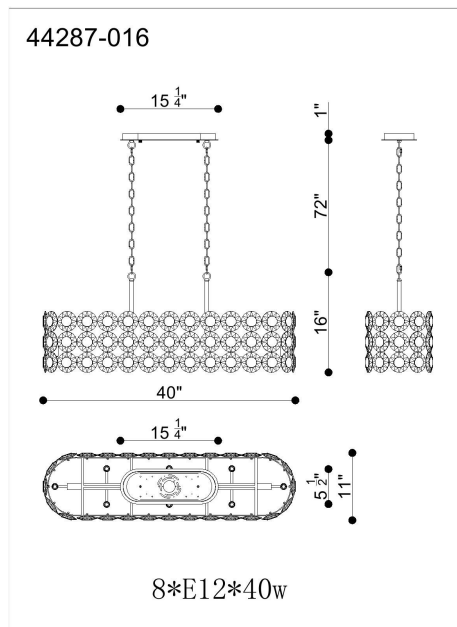

PERRENE, PERRENE, ISLAND CHANDELIER

PRODUCT DETAILS

No.	:	44287-020
Product Color	:	Gold
Product Material	:	Iron
Shade / Accent Colour	:	NA
Shade / Accent Material	:	Crystal
Length	:	40"
Width	:	11"
Height	:	16"
Overall Height	:	73"
Weight	:	42.9lbs

OPTIONS AVAILABLE

ITEM NO.	FINISH	SHADE
44287-016	CHROME	
44287-020	Gold	NA

TECHNICAL DETAILS

Light Direction	:	Up
Hanging Support Type	:	CHAIN
Hanging Support Length	:	57"
Rods Included	:	Yes
Canopy / Backplate Length	:	15.5"
Canopy / Backplate Height	:	1"
Canopy / Backplate Width	:	5.5"
Location	:	Dry