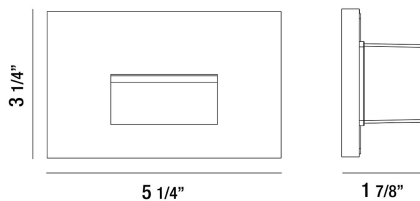

PROJECT INFORMATION

Job Name: Date: Type:

Comments: