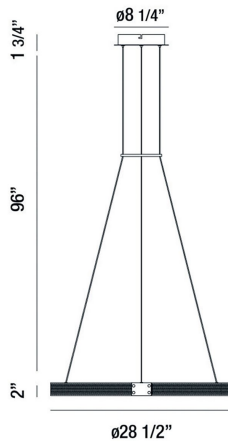

ADMIRAL, SMALL LED CHANDELIER

PRODUCT DETAILS

No.	:	37053-017
Product Color	:	MATTE BLACK/GOLD
Product Material	:	METAL
Shade / Accent Material	:	METAL
Diameter	:	28.5"
Height	:	2"
Overall Height	:	96"
Weight	:	11.7lbs

LIGHT SOURCE DETAILS

Light Source Type	:	INTEGRATED LED
Input Voltage	:	120V
Bulb Voltage	:	120V
Socket Type	:	LED
Total Wattage	:	40W
Delivered Lumens	:	800lm
Kelvin	:	3000K
CRI	:	90+
Dimmable	:	Yes

OPTIONS AVAILABLE

ITEM NO.	FINISH	SHADE
37053-017	MATTE BLACK/GOLD	

TECHNICAL DETAILS

Hanging Support Type	:	WIRE
Hanging Support Length	:	96"
Canopy / Backplate Height	:	1.75"
Canopy / Backplate Dia.	:	8.25"
IP Rating	:	IP20
Location	:	DRY
Approval	:	
Title 24	:	Yes