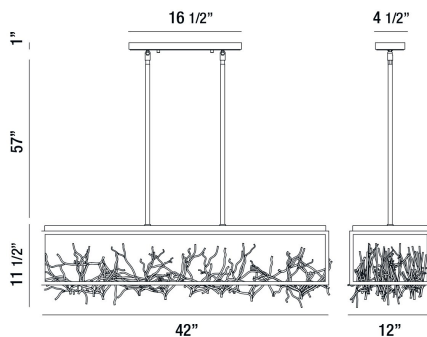

AERIE, 8-LIGHT RECTANGULAR LED CHANDELIER

PRODUCT DETAILS

No.	:	35642-023
Product Color	:	BLACK/SILVER
Product Material	:	METAL
Shade / Accent Material	:	~
Length	:	42"
Width	:	12"
Height	:	11.5"
Overall Height	:	68"
Weight	:	40.4lbs

ITEM NO.	FINISH	SHADE
35642-015	BRONZE	GOLD
35642-023	BLACK/SILVER	

TECHNICAL DETAILS

Hanging Support Type	:	ROD
Hanging Support Length	:	57"
Rods Included	:	3"+6"+12"+18"+18"
Canopy / Backplate Length	:	16.5"
Canopy / Backplate Height	:	1"
Canopy / Backplate Width	:	4.5"
Location	:	DRY
Approval	:	