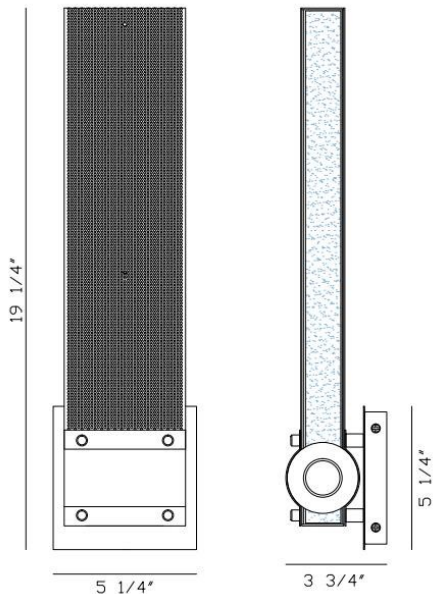

### PRODUCT DETAILS

No.	:	42710-011
Product Color	:	BLACK + GOLD
Product Material	:	IRON + ALUMINUM
Shade / Accent Colour	:	WHITE PC
Shade / Accent Material	:	PC
Width	:	5.25"
Height	:	19.25"
Ext	:	3.75"

### LIGHT SOURCE DETAILS

Light Source Type	:	INTEGRATED LED
Input Voltage	:	120V
Bulb Voltage	:	120V
Socket Type	:	LED
Total Wattage	:	30W
Initial Lumens	:	340lm
Kelvin	:	3000K
CRI	:	90
Dimmable	:	Yes

### TECHNICAL DETAILS

Canopy / Backplate Length	:	5.25"
Canopy / Backplate Height	:	1.25"
Canopy / Backplate Width	:	5.25"
Location	:	WET
Approval	:	