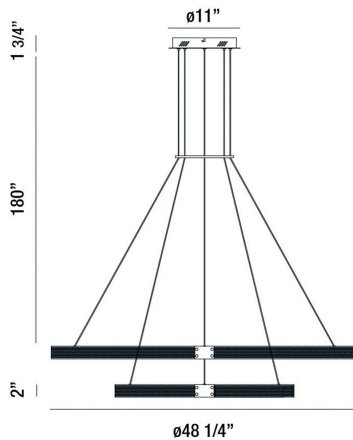

ADMIRAL, 48" 2-TIER ROUND CHANDELIER

PRODUCT DETAILS

No.	:	37385-019
Product Color	:	MATTE BLACK/GOLD
Product Material	:	METAL
Shade / Accent Material	:	METAL
Diameter	:	48.25"
Height	:	2"
Overall Height	:	183.75"
Weight	:	35.2lbs

LIGHT SOURCE DETAILS

Light Source Type	:	INTEGRATED LED
Input Voltage	:	120V
Bulb Voltage	:	120V
Socket Type	:	LED
Total Wattage	:	111W
Delivered Lumens	:	1800lm
Kelvin	:	3000K
CRI	:	90+
Dimmable	:	Yes

OPTIONS AVAILABLE

ITEM NO.	FINISH	SHADE
37385-019	MATTE BLACK/GOLD	

TECHNICAL DETAILS

Hanging Support Type	:	WIRE
Hanging Support Length	:	180"
Canopy / Backplate Height	:	1.75"
Canopy / Backplate Dia.	:	11"
Location	:	DRY
Approval	:	
Title 24	:	Yes