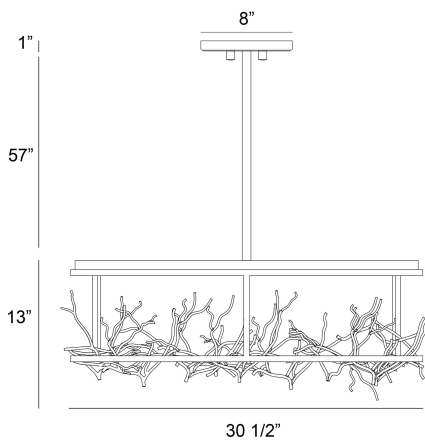

AERIE, 7LT ROUND LED CHANDELIER

PRODUCT DETAILS

No.	:	38097-027
Product Color	:	BLACK/SILVER
Product Material	:	METAL
Shade / Accent Material	:	~
Diameter	:	30.5"
Height	:	13"
Overall Height	:	70"
Weight	:	46.4lbs

LIGHT SOURCE DETAILS

Light Source Type	:	INTEGRATED LED
Input Voltage	:	120V
Bulb Voltage	:	120V
Socket Type	:	LED
Total Wattage	:	42W
Delivered Lumens	:	450lm
Kelvin	:	3000K
CRI	:	90+
Dimmable	:	Yes

OPTIONS AVAILABLE

ITEM NO.	FINISH	SHADE
38097-010	BRONZE/GOLD	
38097-027	BLACK/SILVER	

TECHNICAL DETAILS

Hanging Support Type	:	ROD
Hanging Support Length	:	57"
Rods Included	:	3"+6"+12"+18"+18"
Canopy / Backplate Height	:	1"
Canopy / Backplate Dia.	:	8"
Location	:	DRY
Approval	:	
Title 24	:	Yes