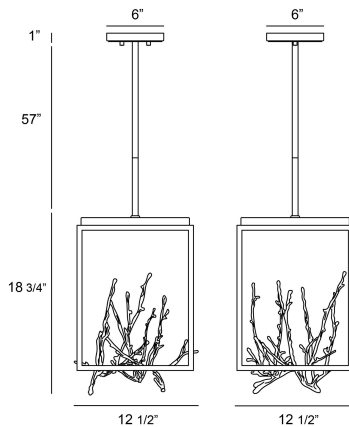

AERIE, 4LT SQUARE LED CHANDELIER

PRODUCT DETAILS

No.	:	38637-025
Product Color	:	BLACK/SILVER
Product Material	:	METAL
Shade / Accent Material	:	~
Length	:	12.5"
Width	:	12.5"
Height	:	18.75"
Overall Height	:	75"
Weight	:	16.1lbs

LIGHT SOURCE DETAILS

Light Source Type	:	INTEGRATED LED
Input Voltage	:	120V
Bulb Voltage	:	120V
Socket Type	:	LED
Total Wattage	:	24W
Delivered Lumens	:	404lm
Kelvin	:	3000K
CRI	:	90+
Dimmable	:	Yes

OPTIONS AVAILABLE

ITEM NO.	FINISH	SHADE
38637-018	BRONZE/GOLD	
38637-025	BLACK/SILVER	

TECHNICAL DETAILS

Hanging Support Type	:	ROD
Hanging Support Length	:	57"
Rods Included	:	3"+6"+12"+18"+18"
Canopy / Backplate Length	:	6"
Canopy / Backplate Height	:	1"
Canopy / Backplate Width	:	6"
Location	:	DRY
Approval	:	
Title 24	:	Yes