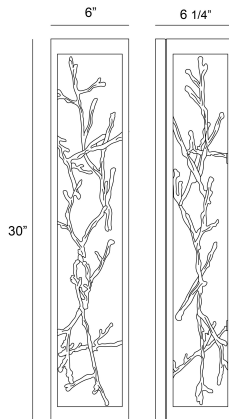

AERIE, AERIE, 4LT LED SCONCE, M

PRODUCT DETAILS

No.	:	38639-029
Product Color	:	Black
Product Material	:	Iron
Shade / Accent Colour	:	Silver
Shade / Accent Material	:	Iron
Width	:	6"
Height	:	30"
Ext	:	6"
Weight	:	16.7lbs
Shade Length	:	26"
Shade Width	:	6"
Shade Height	:	4"

ITEM NO.	FINISH	SHADE
38639-012	Bronze	Gold
38639-029	Black	Silver

TECHNICAL DETAILS

Light Direction	:	Up and Down
Canopy / Backplate Length	:	30"
Canopy / Backplate Height	:	1"
Canopy / Backplate Width	:	6"
Driver	:	No
IP Rating	:	IP66
Location	:	Wet
Approval	:	
Title 24	:	Yes