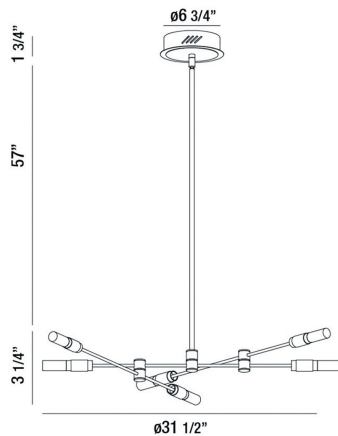

ALBANY, 32" CHANDELIER/SEMI-FLUSHMOUNT

PRODUCT DETAILS

No.	:	37050-016
Product Color	:	DEEP BLACK/BRASS
Product Material	:	METAL
Shade / Accent Material	:	ACRYLIC
Diameter	:	31.5"
Height	:	3.25"
Overall Height	:	62"
Weight	:	6.6lbs

LIGHT SOURCE DETAILS

Light Source Type	:	INTEGRATED LED
Input Voltage	:	120V
Bulb Voltage	:	120V
Socket Type	:	LED
Total Wattage	:	15W
Delivered Lumens	:	500lm
Kelvin	:	3000K
CRI	:	90+
Dimmable	:	Yes

OPTIONS AVAILABLE

ITEM NO.	FINISH	SHADE
37050-016	DEEP BLACK/BRASS	

TECHNICAL DETAILS

Hanging Support Type	:	ROD
Hanging Support Length	:	57"
Rods Included	:	3"+6"+12"+18"+18"
Canopy / Backplate Height	:	1.75"
Canopy / Backplate Dia.	:	6.75"
IP Rating	:	IP20
Location	:	DRY
Approval	:	
Title 24	:	Yes