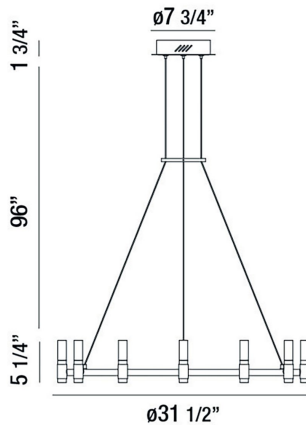

ALBANY, 32" ROUND CHANDELIER

PRODUCT DETAILS

No.	:	37043-018
Product Color	:	DEEP BLACK/BRASS
Product Material	:	METAL
Shade / Accent Material	:	ACRYLIC
Diameter	:	31.5"
Height	:	5.25"
Overall Height	:	103"
Weight	:	9.5lbs

LIGHT SOURCE DETAILS

Light Source Type	:	INTEGRATED LED
Input Voltage	:	120V
Bulb Voltage	:	120V
Socket Type	:	LED
Total Wattage	:	53W
Delivered Lumens	:	1225lm
Kelvin	:	3000K
CRI	:	90+
Dimmable	:	Yes

OPTIONS AVAILABLE

ITEM NO.	FINISH	SHADE
37043-018	DEEP BLACK/BRASS	

TECHNICAL DETAILS

Hanging Support Type	:	WIRE
Hanging Support Length	:	96"
Canopy / Backplate Height	:	1.75"
Canopy / Backplate Dia.	:	7.75"
IP Rating	:	IP20
Location	:	DRY
Approval	:	
Title 24	:	Yes