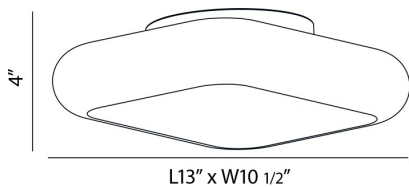

ALMA, 13" CEILING MOUNT

PRODUCT DETAILS

No.	:	26631-011
Product Color	:	BRONZE
Product Material	:	METAL
Shade / Accent Colour	:	OPAL WHITE
Shade / Accent Material	:	GLASS
Length	:	13"
Width	:	10.5"
Height	:	4"
Weight	:	3.9lbs

LIGHT SOURCE DETAILS

Light Source Type	:	INTEGRATED LED
Input Voltage	:	120V
Bulb Voltage	:	120V
Total Wattage	:	16W
Initial Lumens	:	1300lm
Kelvin	:	3000K
CRI	:	85+
Dimmable	:	Yes

OPTIONS AVAILABLE

ITEM NO.	FINISH	SHADE
26631-011	BRONZE	OPAL WHITE
26631-028	SATIN NICKEL	OPAL WHITE

TECHNICAL DETAILS

Light Direction	:	Down
Canopy / Backplate Height	:	1"
Canopy / Backplate Dia.	:	6.75"
Adjustable Lamp Head	:	No
IP Rating	:	DRY
Approval	:	

PROJECT INFORMATION

Job Name: Date: Type:

Comments: