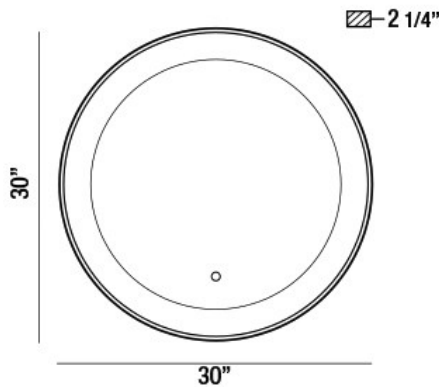

ANYA, 30" ROUND MIRROR

PRODUCT DETAILS

No.	:	33832-012
Product Color	:	SILVER
Diameter	:	30"
Ext	:	2.25"
Weight	:	20.9lbs

LIGHT SOURCE DETAILS

Light Source Type	:	INTEGRATED LED
Input Voltage	:	120V
Bulb Voltage	:	12V
Total Wattage	:	29W
Delivered Lumens	:	3850lm
Kelvin	:	3000/4500/6400K
CRI	:	90
Dimmable	:	Yes

OPTIONS AVAILABLE

ITEM NO.	FINISH	SHADE
33832-012	SILVER	

TECHNICAL DETAILS

Driver	:	MW 35W
IP Rating	:	20
Location	:	DRY
Approval	:	

PROJECT INFORMATION

 Job Name: Date: Type:

 Comments: