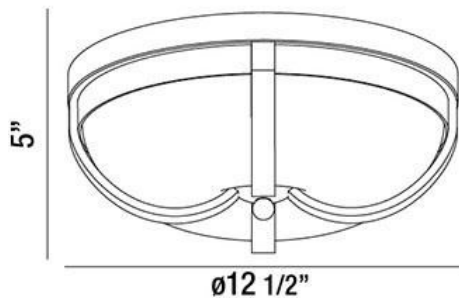

ANDREW, 13" CEILING MOUNT

PRODUCT DETAILS

No.	:	26637-020
Product Color	:	BRONZE
Product Material	:	METAL
Shade / Accent Colour	:	OPAL WHITE
Shade / Accent Material	:	GLASS
Diameter	:	12.5"
Height	:	5"
Weight	:	5.1lbs

LIGHT SOURCE DETAILS

Light Source Type	:	INTEGRATED LED
Input Voltage	:	120V
Bulb Voltage	:	120V
Total Wattage	:	16W
Initial Lumens	:	1300lm
Kelvin	:	3000K
CRI	:	85+
Dimmable	:	Yes

OPTIONS AVAILABLE

ITEM NO.	FINISH	SHADE
26637-020	BRONZE	OPAL WHITE

TECHNICAL DETAILS

Light Direction	:	Down
Canopy / Backplate Height	:	1"
Canopy / Backplate Dia.	:	12.5"
Adjustable Lamp Head	:	No
IP Rating	:	DRY
Approval	:	

PROJECT INFORMATION

 Job Name: Date: Type:

 Comments: