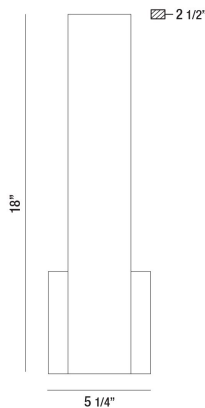

### PRODUCT DETAILS

No.	:	35703-020
Product Color	:	BLACK
Product Material	:	METAL
Shade / Accent Colour	:	WHITE
Shade / Accent Material	:	ACRYLIC
Width	:	5.25"
Height	:	18"
Ext	:	2.5"
Weight	:	2lbs

### TECHNICAL DETAILS

Canopy / Backplate Length	:	5.25"
Canopy / Backplate Height	:	0.25"
Canopy / Backplate Width	:	5.25"
Mounting	:	Up
IP Rating	:	DRY
Location	:	DRY
Approval	:	