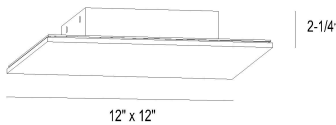

OPTIONS AVAILABLE

ITEM NO.	FINISH	SHADE
42709-015	SATIN BLACK	
42709-022	SILVER	

42709-015
/
42709-022

TECHNICAL DETAILS

Canopy / Backplate Length	:	7"
Canopy / Backplate Height	:	0.75"
Canopy / Backplate Width	:	7"
Driver	:	NOVBO
Approval	:	

PROJECT INFORMATION

Job Name: Date: Type:

Comments: