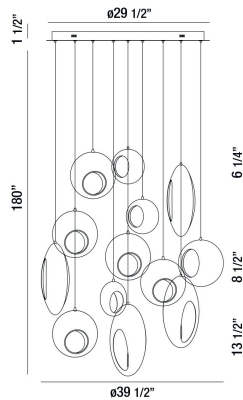

## ARLINGTON, 40" ROUND CHANDELIER

### PRODUCT DETAILS

No.	:	35910-015
Product Color	:	BLACKENED CHROME
Product Material	:	METAL
Shade / Accent Colour	:	BLACKENED CHROME/GOLD
Shade / Accent Material	:	METAL ORBS
Diameter	:	39.5"
Height	:	13.5"
Overall Height	:	195"
Weight	:	42.1lbs

### LIGHT SOURCE DETAILS

Light Source Type	:	INTEGRATED LED
Input Voltage	:	120V
Bulb Voltage	:	120V
Socket Type	:	LED
Total Wattage	:	39W
Delivered Lumens	:	1040lm
Kelvin	:	3000K
CRI	:	80+
Dimmable	:	Yes

### TECHNICAL DETAILS

Hanging Support Type	:	WIRE
Hanging Support Length	:	180"
Canopy / Backplate Height	:	1.5"
Canopy / Backplate Dia.	:	29.5"
Driver	:	HUEUC
IP Rating	:	DRY
Location	:	DRY
Approval	:	