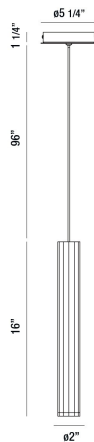

## BALDWIN, 2" ROUND PENDANT

### PRODUCT DETAILS

No.	:	35704-034
Product Color	:	CHAMPAGNE
Product Material	:	METAL
Shade / Accent Colour	:	CHAMPAGNE
Shade / Accent Material	:	ANODIZED ALUMINUM
Diameter	:	2"
Height	:	16"
Overall Height	:	113.25"
Weight	:	1.6lbs

### LIGHT SOURCE DETAILS

Light Source Type	:	INTEGRATED LED
Input Voltage	:	120V
Bulb Voltage	:	120V
Socket Type	:	LED
Total Wattage	:	4.3W
Delivered Lumens	:	125lm
Kelvin	:	3000K
CRI	:	90+
Dimmable	:	No

### TECHNICAL DETAILS

Hanging Support Type	:	WIRE
Hanging Support Length	:	96"
Canopy / Backplate Height	:	1.25"
Canopy / Backplate Dia.	:	5.25"
Driver	:	ES
IP Rating	:	DRY
Location	:	DRY
Approval	:	
Title 24	:	Yes