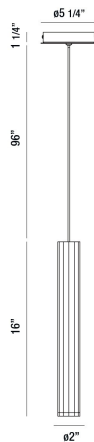

BALDWIN, 2" ROUND PENDANT

PRODUCT DETAILS

No.	:	35704-055
Product Color	:	ALUMINUM
Product Material	:	METAL
Shade / Accent Colour	:	ALUMINUM
Shade / Accent Material	:	ANODIZED ALUMINUM
Diameter	:	2"
Height	:	16"
Overall Height	:	113.25"
Weight	:	1.6lbs

LIGHT SOURCE DETAILS

Light Source Type	:	INTEGRATED LED
Input Voltage	:	120V
Bulb Voltage	:	120V
Socket Type	:	LED
Total Wattage	:	4.3W
Delivered Lumens	:	125lm
Kelvin	:	3000K
CRI	:	90+
Dimmable	:	No

OPTIONS AVAILABLE

ITEM NO.	FINISH	SHADE
35704-010	WHITE	WHITE
35704-027	BLACK	BLACK
35704-034	CHAMPAGNE	CHAMPAGNE
35704-041	GOLD	GOLD
35704-055	ALUMINUM	ALUMINUM

TECHNICAL DETAILS

Hanging Support Type	:	WIRE
Hanging Support Length	:	96"
Canopy / Backplate Height	:	1.25"
Canopy / Backplate Dia.	:	5.25"
Driver	:	ES
IP Rating	:	DRY
Location	:	DRY
Approval	:	
Title 24	:	Yes