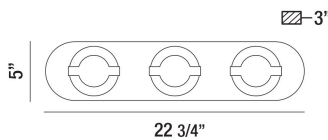

BALEWOOD, 22" VANITY LIGHT

PRODUCT DETAILS

No.	:	35664-017
Product Color	:	CHROME
Product Material	:	METAL
Shade / Accent Colour	:	FROSTED
Shade / Accent Material	:	ACRYLIC
Width	:	22.25"
Height	:	5"
Ext	:	3"
Weight	:	4lbs

LIGHT SOURCE DETAILS

Light Source Type	:	INTEGRATED LED
Input Voltage	:	120V
Bulb Voltage	:	120V
Total Wattage	:	21W
Initial Lumens	:	1680lm
Kelvin	:	3000K
CRI	:	90+
Dimmable	:	Yes

OPTIONS AVAILABLE

ITEM NO. 35664-017	FINISH CHROME	SHADE FROSTED
------------------------------	-------------------------	-------------------------

TECHNICAL DETAILS

Canopy / Backplate Length	:	19.25"
Canopy / Backplate Height	:	1.25"
Canopy / Backplate Width	:	4.5"
Driver	:	EK-TOP
IP Rating	:	DAMP
Location	:	DAMP
Approval	:	

PROJECT INFORMATION

Job Name: Date: Type: