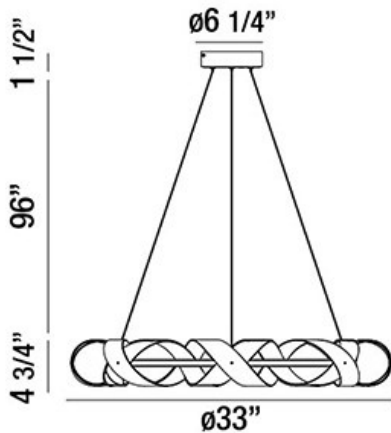

BANDERIA, 33" ROUND CHANDELIER

PRODUCT DETAILS

No.	:	30080-010
Product Color	:	BRONZE
Product Material	:	METAL
Shade / Accent Colour	:	BRONZE/GOLD
Shade / Accent Material	:	METAL RIBBONS
Diameter	:	33"
Height	:	4.75"
Overall Height	:	102.25"
Weight	:	9.6lbs

LIGHT SOURCE DETAILS

Light Source Type	:	INTEGRATED LED
Input Voltage	:	120V
Bulb Voltage	:	120V
Socket Type	:	LED
Total Wattage	:	40W
Delivered Lumens	:	815lm
Kelvin	:	3000K
CRI	:	80+
Dimmable	:	Yes

OPTIONS AVAILABLE

ITEM NO. 30080-010	FINISH BRONZE	SHADE BRONZE/GOLD
------------------------------	-------------------------	-----------------------------

TECHNICAL DETAILS

Light Direction	:	Down
Hanging Support Type	:	AIRCRAFT CABLE
Hanging Support Length	:	96"
Canopy / Backplate Height	:	1.5"
Canopy / Backplate Dia.	:	6.25"
Adjustable Lamp Head	:	No
IP Rating	:	DRY
Location	:	DRY
Approval	:	