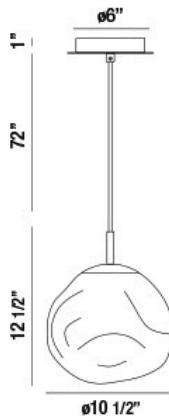

BANKWELL, 11" ROUND PENDANT

OPTIONS AVAILABLE

ITEM NO.	FINISH	SHADE
34287-019	CHROME	COPPER
34287-026	CHROME	CHROME
34287-033	CHROME	GOLD

PRODUCT DETAILS

No.	: 34287-026
Product Color	: CHROME
Product Material	: METAL
Shade / Accent Colour	: CHROME
Shade / Accent Material	: HAND-BLOWN GLASS
Diameter	: 10.5"
Height	: 12.5"
Overall Height	: 85.5"
Weight	: 2.2lbs

LIGHT SOURCE DETAILS

Number of Bulbs	: 1
Light Source	: Incandescent
Light Source Type	: A19
Input Voltage	: 120V
Bulb Voltage	: 120V
Socket Type	: E26
Wattage	: 60W
Total Wattage	: 60W
Bulb Included	: No
Dimmable	: Yes

TECHNICAL DETAILS

Hanging Support Type	: WIRE
Hanging Support Length	: 72"
Canopy / Backplate Height	: 1"
Canopy / Backplate Dia.	: 6"
IP Rating	: DRY
Location	: DRY
Approval	: 

PROJECT INFORMATION

 Job Name: Date: Type: