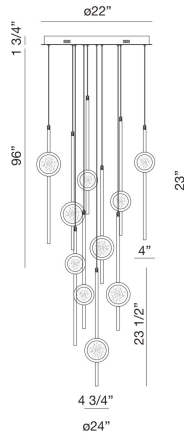

### PRODUCT DETAILS

No.	:	39464-019
Product Color	:	BLACK ANODIZED ALUMINUM
Product Material	:	ALUMINUM
Shade / Accent Colour	:	BLACK
Shade / Accent Material	:	ALUMINUM
Diameter	:	24"
Height	:	23.5"
Weight	:	45lbs

### LIGHT SOURCE DETAILS

Light Source Type	:	INTEGRATED LED
Input Voltage	:	120V
Bulb Voltage	:	120V
Socket Type	:	LED
Total Wattage	:	57W
Delivered Lumens	:	2300lm
Kelvin	:	3500K
CRI	:	90
Dimmable	:	Yes

### TECHNICAL DETAILS

Hanging Support Type	:	WIRE
Hanging Support Length	:	96"
Canopy / Backplate Height	:	1.75"
Canopy / Backplate Dia.	:	22"