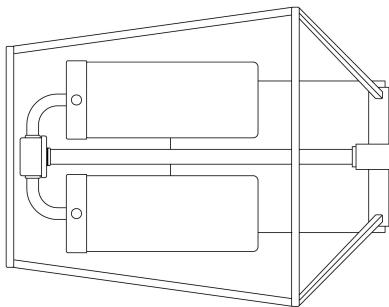

### PRODUCT DETAILS

No.	:	41957-011
Product Color	:	SATIN BLACK
Product Material	:	POWDER COATING OVER GALVANIZED STEEL
Shade / Accent Colour	:	CLEAR GLASS
Shade / Accent Material	:	GLASS
Width	:	9"
Height	:	12"
Ext	:	7.75"
Weight	:	4lbs

### LIGHT SOURCE DETAILS

Number of Bulbs	:	2
Light Source Type	:	B10
Input Voltage	:	120V
Bulb Voltage	:	120V
Socket Type	:	E12
Wattage	:	60W
Total Wattage	:	120W
Bulb Included	:	No
Dimmable	:	Yes

### OPTIONS AVAILABLE

ITEM NO.	FINISH	SHADE
41957-011	SATIN BLACK	CLEAR GLASS

12"

9 1/2"

7 3/4"

### TECHNICAL DETAILS

Canopy / Backplate Length	:	6.75"
Canopy / Backplate Height	:	1.5"
Canopy / Backplate Width	:	4.75"
Location	:	WET
Approval	:	