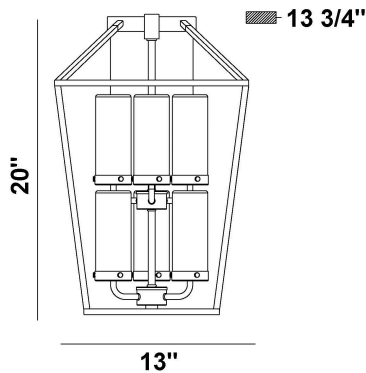

BASTILLE, 6-LIGHT EXTERIOR LANTERN

PRODUCT DETAILS

No.	:	44307-011
Product Color	:	BLACK
Width	:	13"
Height	:	20"
Ext	:	13.75"
Shade Height	:	6"
Shade Diameter	:	3"

LIGHT SOURCE DETAILS

Number of Bulbs	:	6
Light Source	:	Incandescent
Light Source Type	:	B10
Input Voltage	:	120V
Bulb Voltage	:	120V
Socket Type	:	E12
Wattage	:	60W
Total Wattage	:	360W
Bulb Included	:	No
Dimmable	:	Yes

OPTIONS AVAILABLE

ITEM NO.	FINISH	SHADE
44307-011	BLACK	

TECHNICAL DETAILS

Canopy / Backplate Length	:	13.75"
Canopy / Backplate Height	:	0.75"
Canopy / Backplate Width	:	5.5"
Location	:	WET

PROJECT INFORMATION