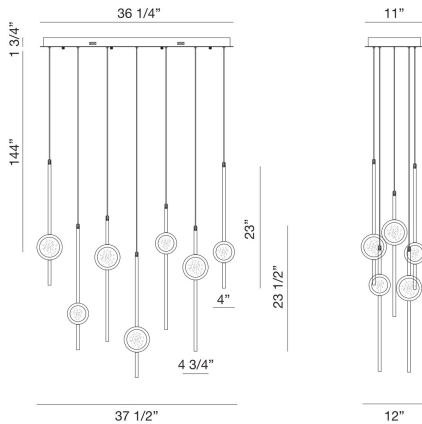

BARLETTA, 12 LT LED CHANDELIER

PRODUCT DETAILS

No.	:	39466-013
Product Color	:	BLACK ANODIZED ALUMINUM
Product Material	:	ALUMINUM
Shade / Accent Colour	:	BLACK
Shade / Accent Material	:	ALUMINUM
Length	:	37.5"
Width	:	12"
Height	:	23.5"
Weight	:	49lbs

LIGHT SOURCE DETAILS

Light Source Type	:	INTEGRATED LED
Input Voltage	:	120V
Bulb Voltage	:	120V
Socket Type	:	LED
Total Wattage	:	68W
Initial Lumens	:	2750lm
Kelvin	:	3500K
CRI	:	90
Dimmable	:	Yes

OPTIONS AVAILABLE

ITEM NO.	FINISH	SHADE
39466-013	BLACK ANODIZED ALUMINUM	BLACK
39466-020	BRASS ANODIZED ALUMINUM	BRASS
39466-037	BLACK ANODIZED ALUMINUM	BRASS

TECHNICAL DETAILS

Hanging Support Type	:	WIRE
Hanging Support Length	:	144"
Canopy / Backplate Length	:	36.25"
Canopy / Backplate Height	:	1.75"
Canopy / Backplate Width	:	11"